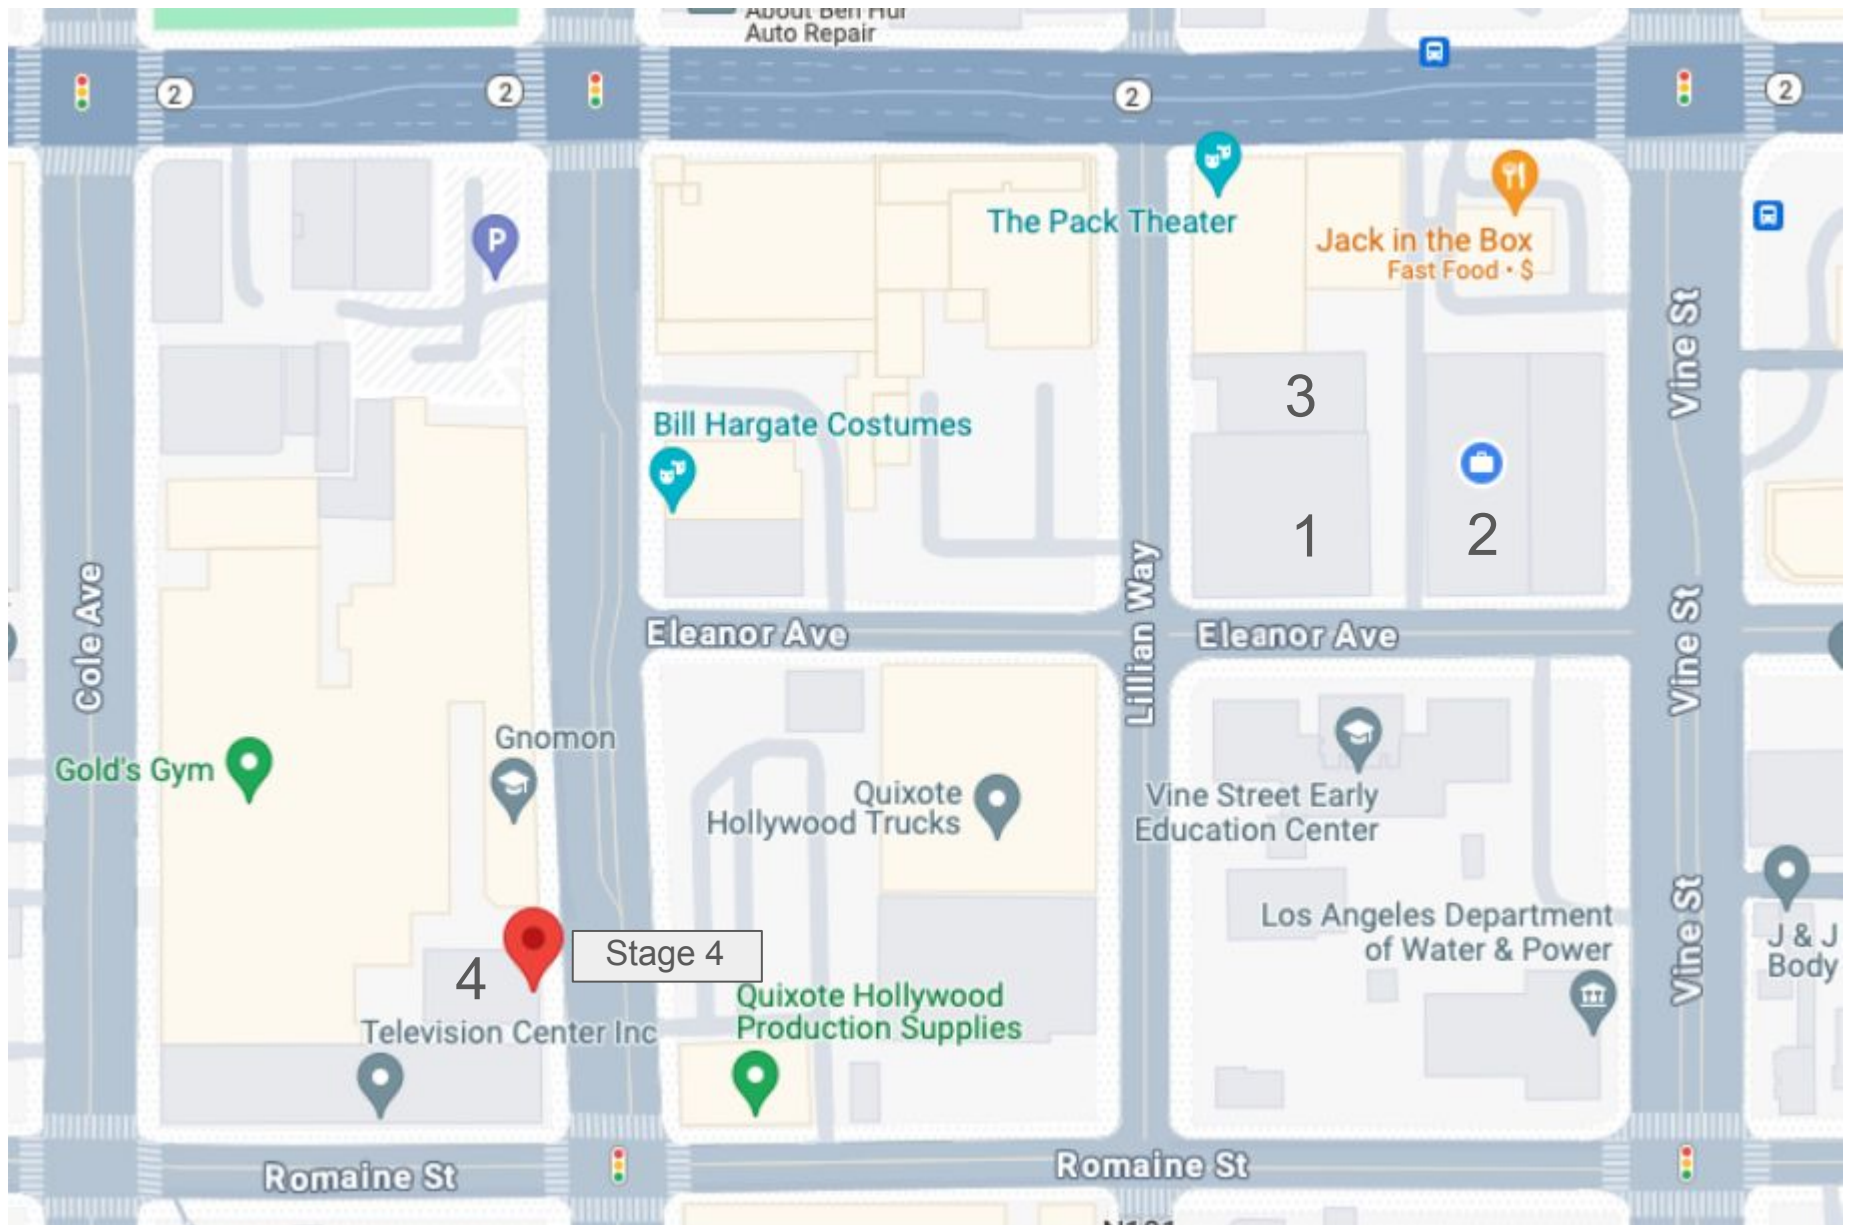

Stage 4, Location
1015 N. Cahuenga Blvd
Hollywood, CA 90038

(323) 391-1991
bltstudios@blt-enterprises.com
bltsoundstages.com