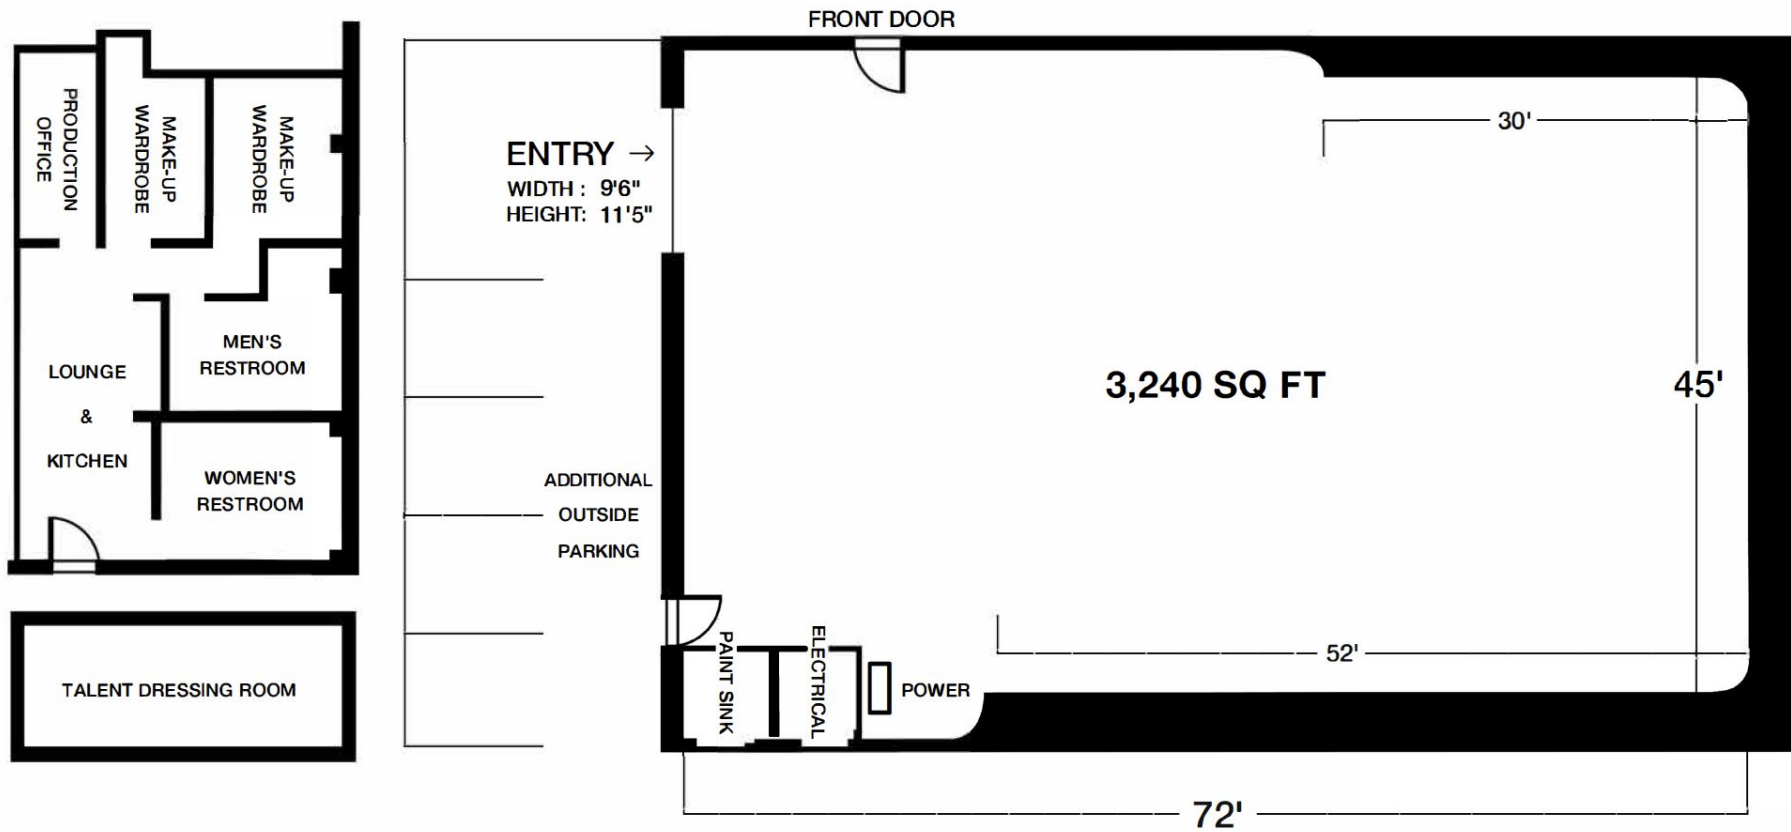

Celebrity Green Room w/Private Bath

Production Office

Makeup / Wardrobe #2

Lounge / Kitchenette

Stage 4, Details

3,240 sq. ft. Shooting Space

3 Wall Cyclorama:

30'W x 45'W x 52'W

Lounge

Kitchenette

On-site VIP Parking

Stage 4, Details

3,240 sq. ft. Shooting Space
 3 Wall Cyclorama:
 30'W x 45'W x 52'W

Power: 1200 amps, 3 Phase
 Silent Air Conditioning
 Basic Grip Package
 250 mpbs Up/Down WiFi
 1 Production Offices
 2 Makeup/Wardrobe Rooms