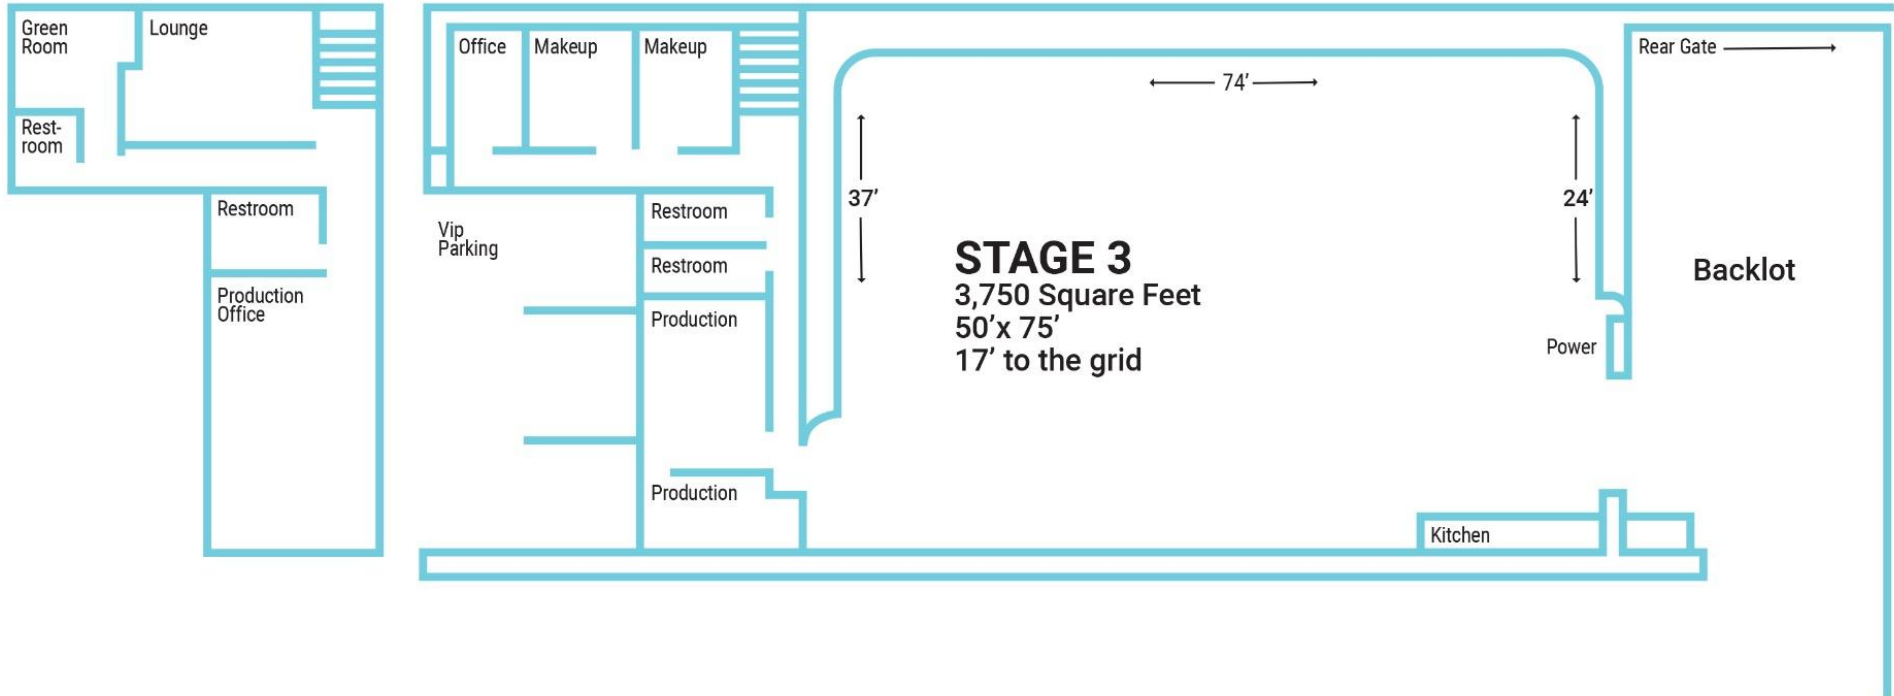

Second Floor

Stage 3, Details

3,750 sq. ft. Shooting Space
 3 Wall Cyclorama:
 37'W x 74'W x 24'W
 Half Pre-Hung Green
 Half White Cyc

Power: 1200 amps, 3 Phase
 Silent Air Conditioning
 Basic Grip Package
 250 mpbs Up/Down WiFi
 2 Production Offices
 Celebrity Green Room

w/Private Restroom
 2 Makeup/Wardrobe Rooms
 Conference Room w/Private
 Restroom Lounge
 Full Kitchen
 On-site VIP Parking