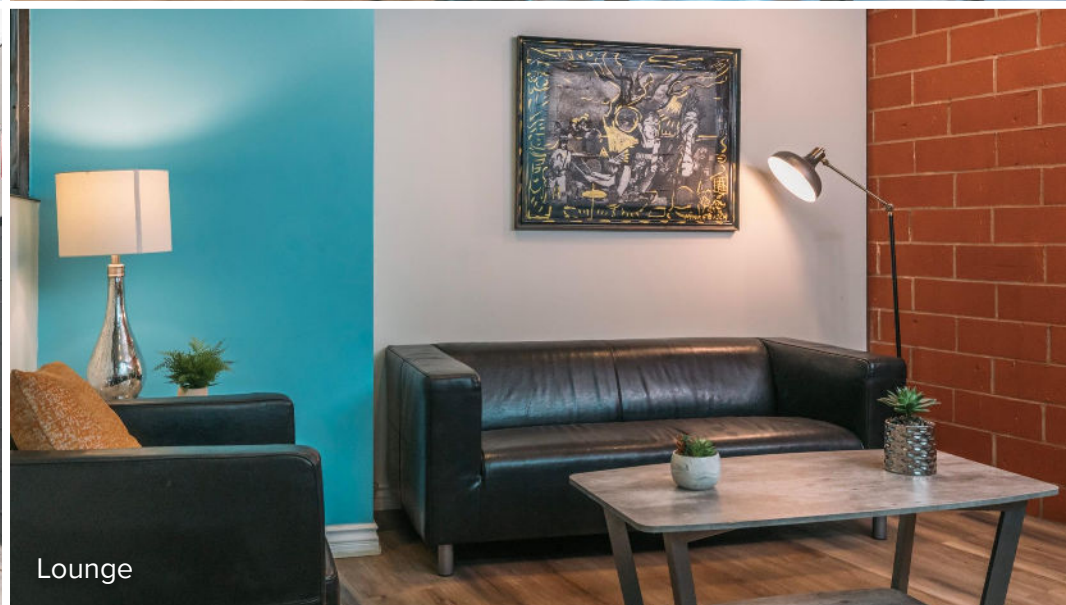

Celebrity Green Room w/Private Bath

Conference Room

On-site VIP Parking

Lounge

Stage 3, Details

3,750 sq. ft. Shooting Space
3 Wall Cyclorama:
37'W x 74'W x 24'H
Half Pre-Hung Green
Half White Cyc

Power: 1200 amps, 3 Phase
Silent Air Conditioning
Basic Grip Package
250 mpbs Up/Down WiFi
2 Production Offices
Celebrity Green Room

w/Private Restroom
2 Makeup/Wardrobe Rooms
Conference Room w/Private
Restroom Lounge
Full Kitchen
On-site VIP Parking

Kitchen

Production Office

Hair / Makeup

Production Office

Stage 3, Details

3,750 sq. ft. Shooting Space
3 Wall Cyclorama:
37'W x 74'W x 24'H
Half Pre-Hung Green
Half White Cyc

Power: 1200 amps, 3 Phase
Silent Air Conditioning
Basic Grip Package
250 mpbs Up/Down WiFi
2 Production Offices
Celebrity Green Room

w/Private Restroom
2 Makeup/Wardrobe Rooms
Conference Room w/Private
Restroom Lounge
Full Kitchen
On-site VIP Parking