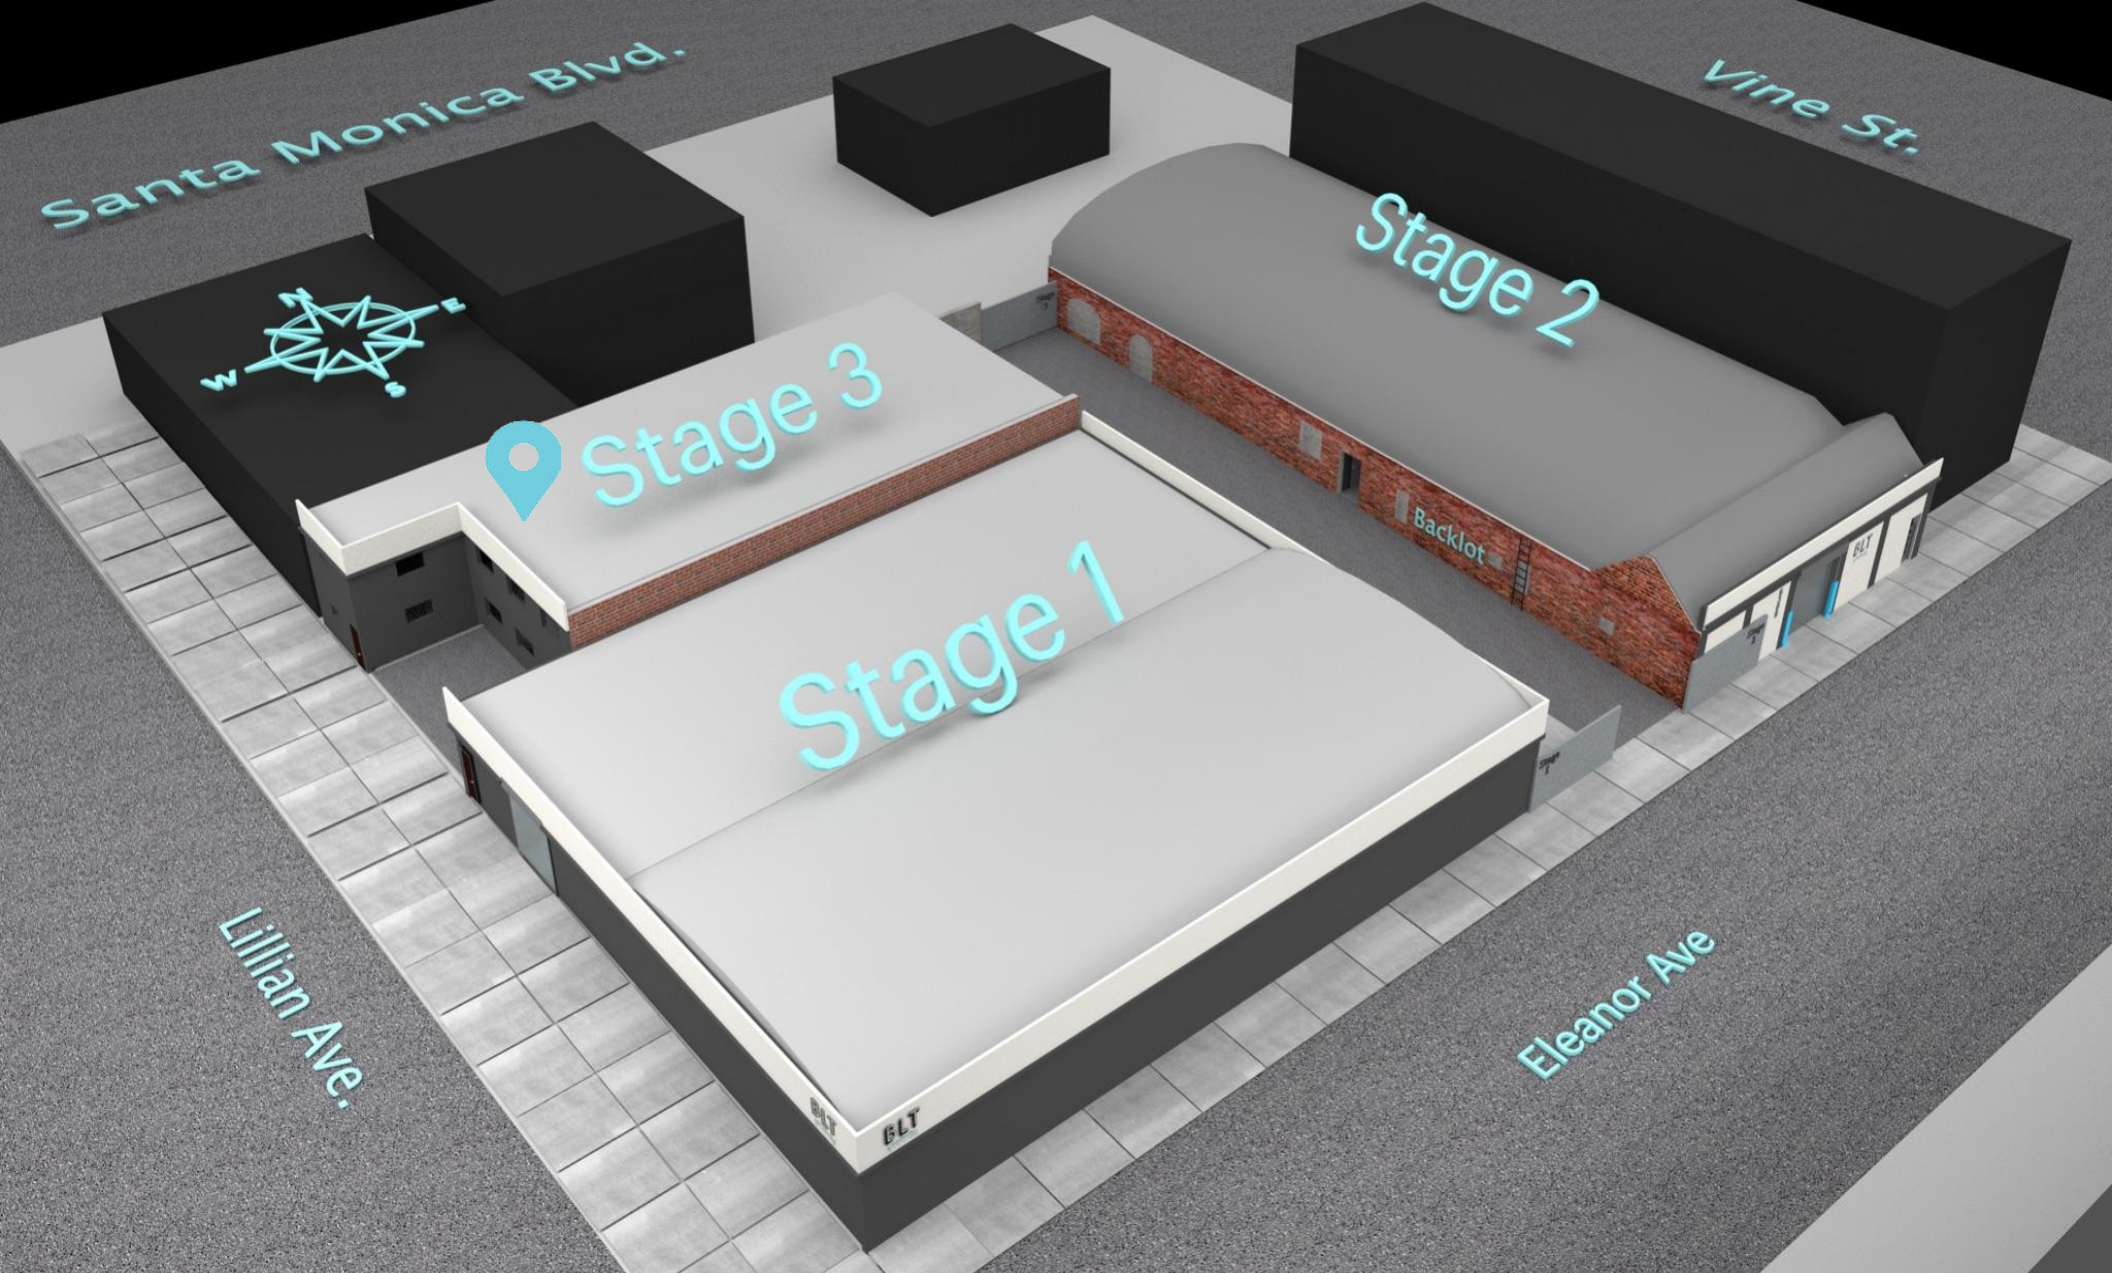

Second Floor

Stage 3, Details

3,750 sq. ft. Shooting Space
 3 Wall Cyclorama:
 37'W x 74'W x 24'W
 Half Pre-Hung Green
 Half White Cyc

Power: 1200 amps, 3 Phase
 Silent Air Conditioning
 Basic Grip Package
 250 mpbs Up/Down WiFi
 2 Production Offices
 Celebrity Green Room

w/Private Restroom
 2 Makeup/Wardrobe Rooms
 Conference Room w/Private
 Restroom Lounge
 Full Kitchen
 On-site VIP Parking

Stage 3, Location
6309 Eleanor Avenue
Hollywood, CA 90038

(323) 391-1991
bltstudios@blt-enterprises.com
bltsoundstages.com