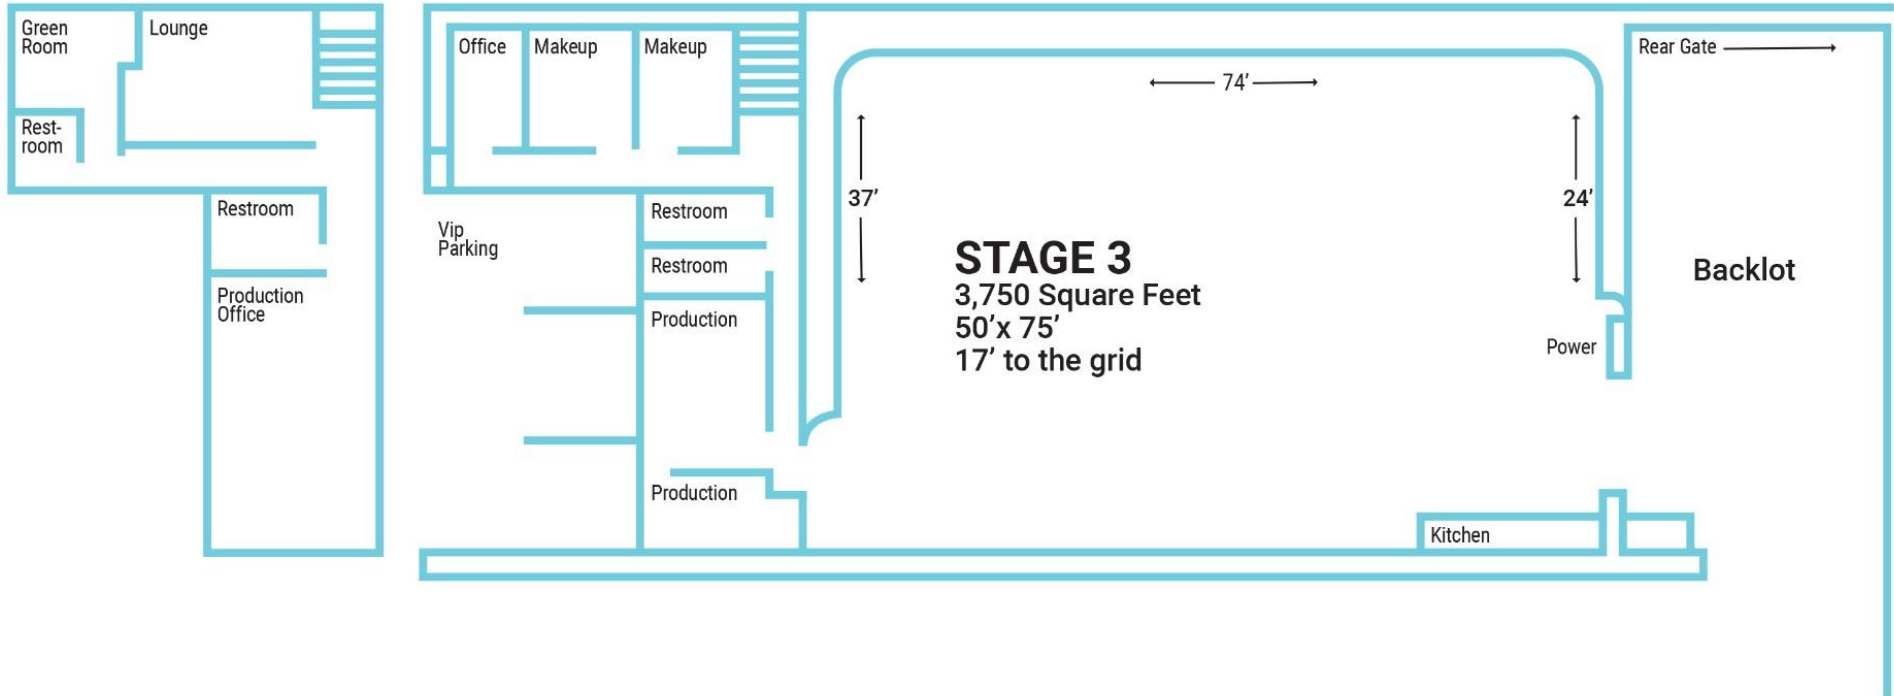

Celebrity Green Room w/Private Bath

Conference Room

On-site VIP Parking

Lounge

Stage 3, Details

3,750 sq. ft. Shooting Space
3 Wall Cyclorama:
37'W x 74'W x 24'H
Half Pre-Hung Green
Half White Cyc

Power: 1200 amps, 3 Phase
Silent Air Conditioning
Basic Grip Package
250 mpbs Up/Down WiFi
2 Production Offices
Celebrity Green Room

w/Private Restroom
2 Makeup/Wardrobe Rooms
Conference Room w/Private
Restroom Lounge
Full Kitchen
On-site VIP Parking

Kitchen

Production Office

Hair / Makeup

Production Office

Stage 3, Details

3,750 sq. ft. Shooting Space
3 Wall Cyclorama:
37'W x 74'W x 24'H
Half Pre-Hung Green
Half White Cyc

Power: 1200 amps, 3 Phase
Silent Air Conditioning
Basic Grip Package
250 mpbs Up/Down WiFi
2 Production Offices
Celebrity Green Room

w/Private Restroom
2 Makeup/Wardrobe Rooms
Conference Room w/Private
Restroom Lounge
Full Kitchen
On-site VIP Parking

Second Floor

Stage 3, Details

3,750 sq. ft. Shooting Space
 3 Wall Cyclorama:
 37'W x 74'W x 24'W
 Half Pre-Hung Green
 Half White Cyc

Power: 1200 amps, 3 Phase
 Silent Air Conditioning
 Basic Grip Package
 250 mpbs Up/Down WiFi
 2 Production Offices
 Celebrity Green Room