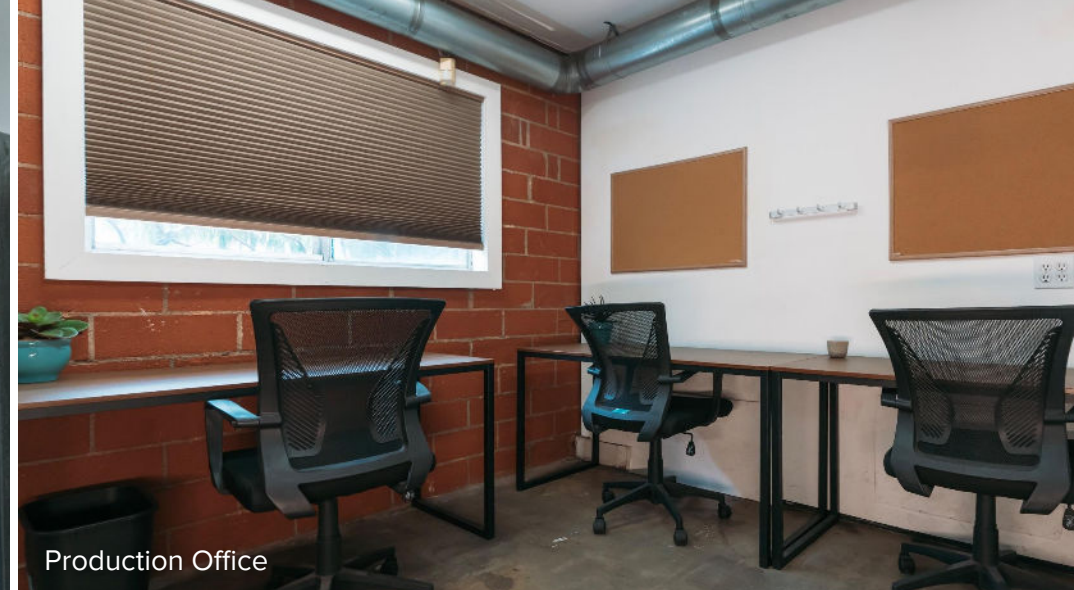

Celebrity Green Room w/Private Bath

Conference Room

On-site VIP Parking

Lounge

Stage 3, Details

3,750 sq. ft. Shooting Space
3 Wall Cyclorama:
37'W x 74'W x 24'H
Half Pre-Hung Green
Half White Cyc

Power: 1200 amps, 3 Phase
Silent Air Conditioning
Basic Grip Package
250 mpbs Up/Down WiFi
2 Production Offices
Celebrity Green Room

w/Private Restroom
2 Makeup/Wardrobe Rooms
Conference Room w/Private
Restroom Lounge
Full Kitchen
On-site VIP Parking

Kitchen

Production Office

Hair / Makeup

Production Office

Stage 3, Details

3,750 sq. ft. Shooting Space
3 Wall Cyclorama:
37'W x 74'W x 24'H
Half Pre-Hung Green
Half White Cyc

Power: 1200 amps, 3 Phase
Silent Air Conditioning
Basic Grip Package
250 mpbs Up/Down WiFi
2 Production Offices
Celebrity Green Room

w/Private Restroom
2 Makeup/Wardrobe Rooms
Conference Room w/Private
Restroom Lounge
Full Kitchen
On-site VIP Parking