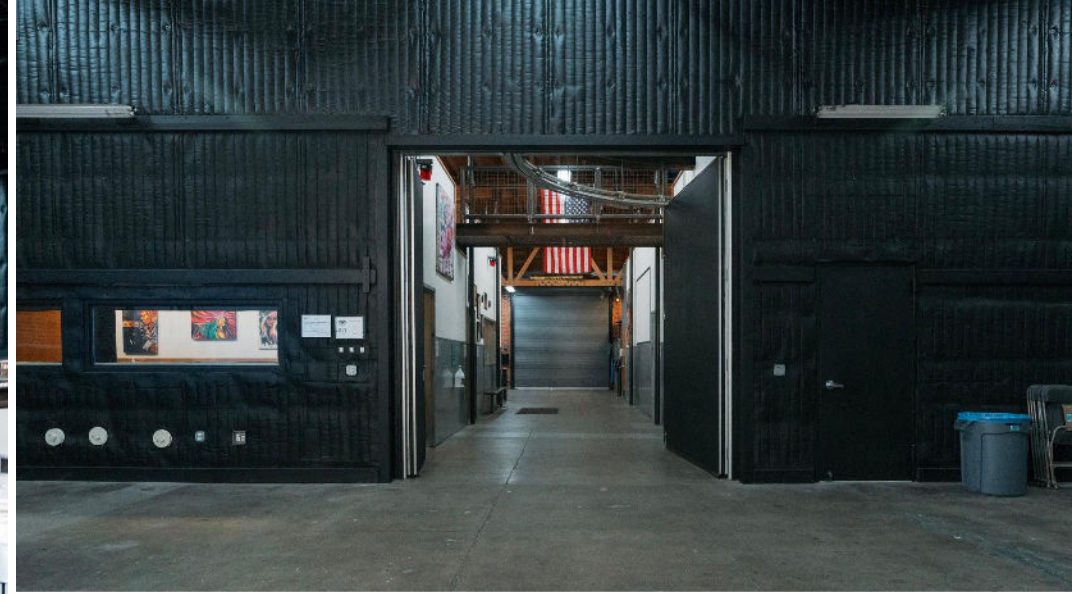

BLT STUDIOS

Stage 2

Stage 2
6309 Eleanor Avenue
Hollywood, CA 90038

(323) 391-1991
bltstudios@blt-enterprises.com
bltsoundstages.com

Stage 2, Overview
6309 Eleanor Avenue
Hollywood, CA 90038

(323) 391-1991
bltstudios@blt-enterprises.com
bltstudios.net

Celebrity green room with private bathroom

Lounge

Makeup / wardrobe room

Production room

Stage 2, Details

4,720 sq. ft. Shooting Space
 3 Wall Cyclorama:
 30'L x 49'W x 71'H
 Silent Air Conditioning

Basic Grip Package
 1200 amps, Single Phase
 Celebrity Green Room with
 Private Restroom & Shower
 1 Production Office

2 Flex Spaces
 2 Makeup / Wardrobe Rooms
 Full Kitchen
 2 Lounges
 250 mpbs Up/Down WiFi

Stage 2, Details

4,720 sq. ft. Shooting Space
 3 Wall Cyclorama:
 30'L x 49'W x 71'W
 Silent Air Conditioning

Basic Grip Package
 1200 amps, Single Phase
 Celebrity Green Room with
 Private Restroom & Shower
 1 Production Office

2 Flex Spaces
 2 Makeup / Wardrobe Rooms
 Full Kitchen
 2 Lounges
 250 mpbs Up/Down WiFi

Stage 2, Location
6309 Eleanor Avenue
Hollywood, CA 90038

(323) 391-1991
bltstudios@blt-enterprises.com
bltsoundstages.com