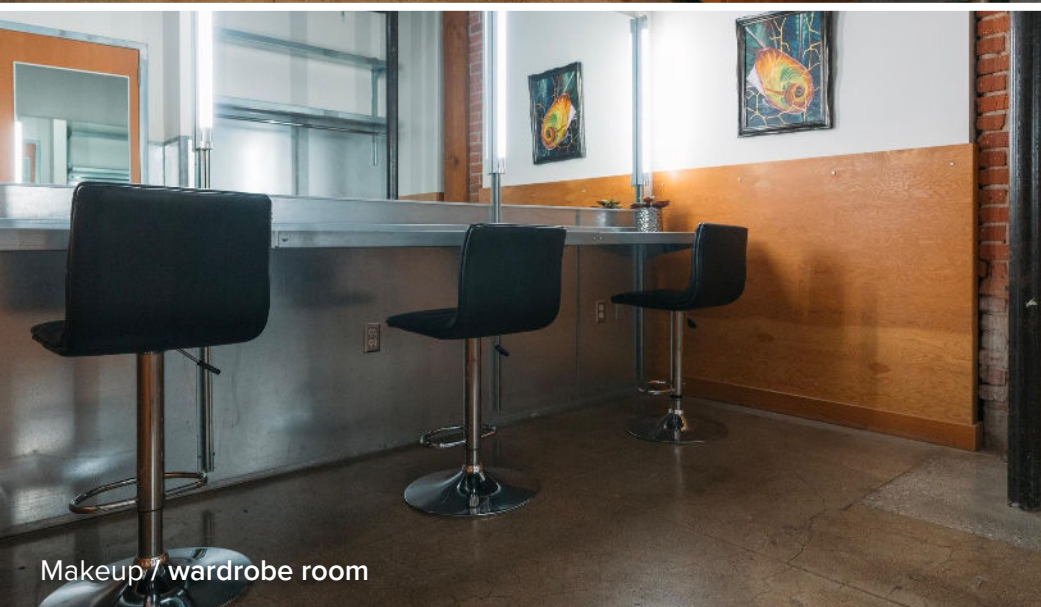

Celebrity green room with private bathroom

Lounge

Makeup / wardrobe room

Production room

Stage 2, Details

4,720 sq. ft. Shooting Space
 3 Wall Cyclorama:
 30'L x 49'W x 71'H
 Silent Air Conditioning

Basic Grip Package
 1200 amps, Single Phase
 Celebrity Green Room with
 Private Restroom & Shower
 1 Production Office

2 Flex Spaces
 2 Makeup / Wardrobe Rooms
 Full Kitchen
 2 Lounges
 250 mpbs Up/Down WiFi

Stage 2, Details

4,720 sq. ft. Shooting Space
 3 Wall Cyclorama:
 30'L x 49'W x 71'W
 Silent Air Conditioning

Basic Grip Package
 1200 amps, Single Phase
 Celebrity Green Room with
 Private Restroom & Shower
 1 Production Office

2 Flex Spaces
 2 Makeup / Wardrobe Rooms
 Full Kitchen
 2 Lounges
 250 mpbs Up/Down WiFi

Stage 2, Location
6309 Eleanor Avenue
Hollywood, CA 90038

(323) 391-1991
bltstudios@blt-enterprises.com
bltsoundstages.com