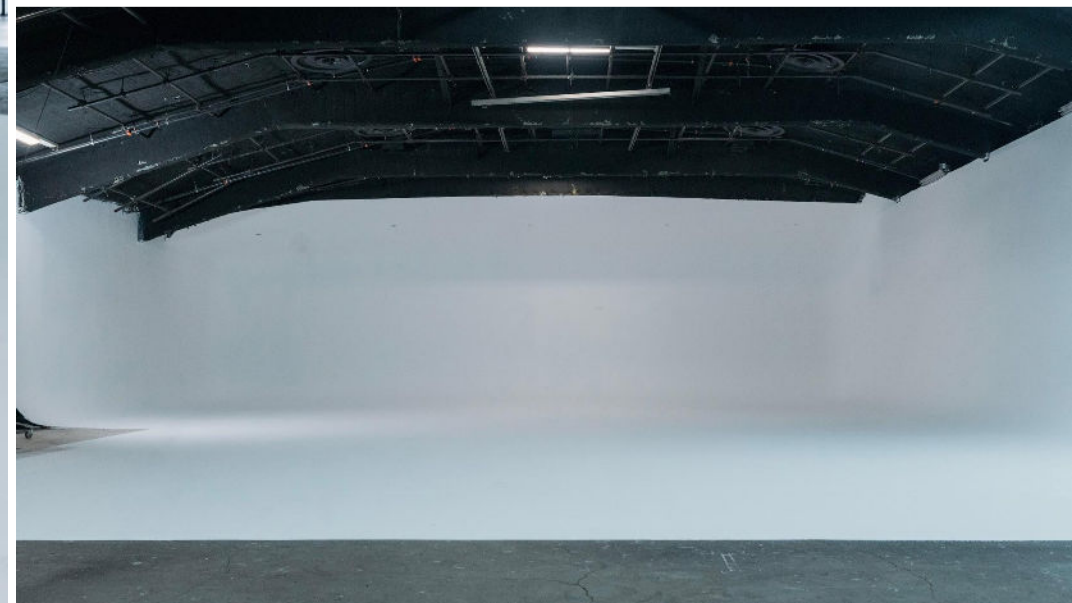

BLT STUDIOS

Stage 2

Stage 2
6309 Eleanor Avenue
Hollywood, CA 90038

(323) 391-1991
bltstudios@blt-enterprises.com
bltsoundstages.com

Stage 2, Overview
6309 Eleanor Avenue
Hollywood, CA 90038

(323) 391-1991
bltstudios@blt-enterprises.com
bltstudios.net

Celebrity green room with private bathroom

Lounge

Makeup / wardrobe room

Production room

Stage 2, Details

4,720 sq. ft. Shooting Space
 3 Wall Cyclorama:
 30'L x 49'W x 71'H
 Silent Air Conditioning

Basic Grip Package
 1200 amps, Single Phase
 Celebrity Green Room with
 Private Restroom & Shower
 1 Production Office

2 Flex Spaces
 2 Makeup / Wardrobe Rooms
 Full Kitchen
 2 Lounges
 250 mpbs Up/Down WiFi

Stage 2, Details

4,720 sq. ft. Shooting Space
 3 Wall Cyclorama:
 30'L x 49'W x 71'W
 Silent Air Conditioning

Basic Grip Package
 1200 amps, Single Phase
 Celebrity Green Room with
 Private Restroom & Shower
 1 Production Office