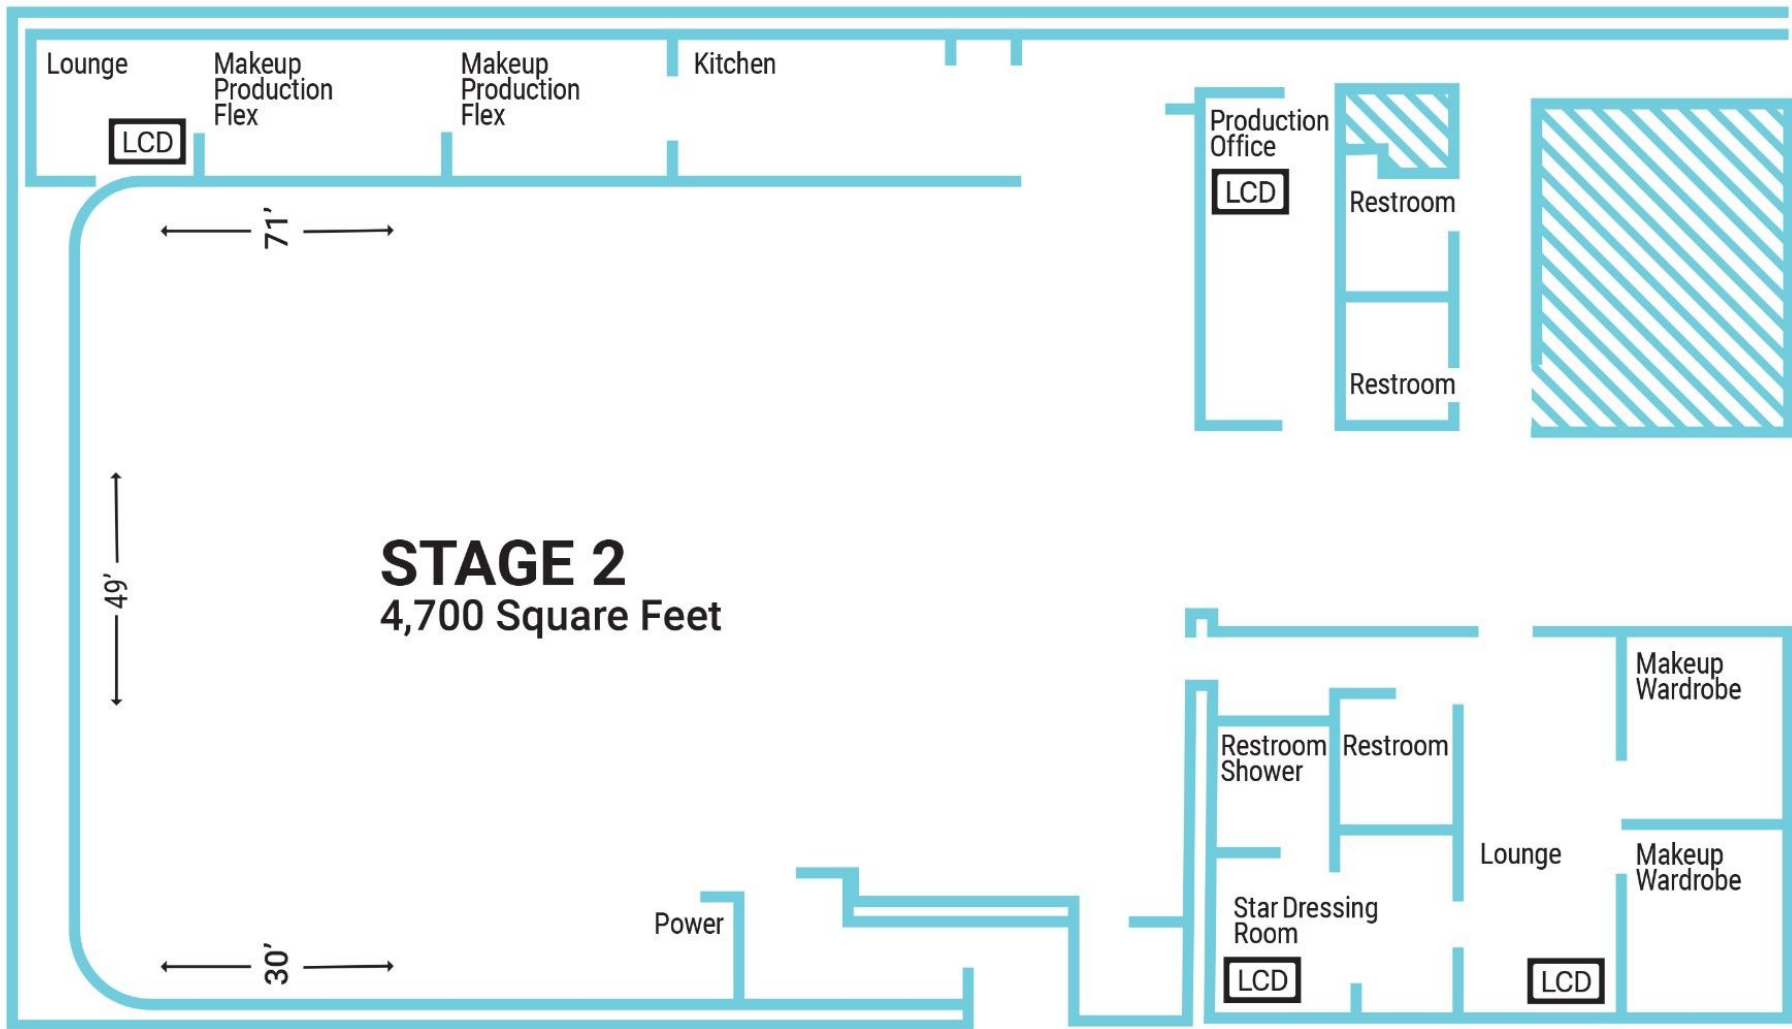

Celebrity green room with private bathroom

Lounge

Makeup / wardrobe room

Production room

Stage 2, Details

4,720 sq. ft. Shooting Space
 3 Wall Cyclorama:
 30'L x 49'W x 71'H
 Silent Air Conditioning

Basic Grip Package
 1200 amps, Single Phase
 Celebrity Green Room with
 Private Restroom & Shower
 1 Production Office

2 Flex Spaces
 2 Makeup / Wardrobe Rooms
 Full Kitchen
 2 Lounges
 250 mpbs Up/Down WiFi

Stage 2, Details

4,720 sq. ft. Shooting Space
 3 Wall Cyclorama:
 30'L x 49'W x 71'W
 Silent Air Conditioning

Basic Grip Package
 1200 amps, Single Phase
 Celebrity Green Room with
 Private Restroom & Shower
 1 Production Office

2 Flex Spaces
 2 Makeup / Wardrobe Rooms
 Full Kitchen
 2 Lounges
 250 mpbs Up/Down WiFi

Stage 2, Location
6309 Eleanor Avenue
Hollywood, CA 90038

(323) 391-1991
bltstudios@blt-enterprises.com
bltsoundstages.com