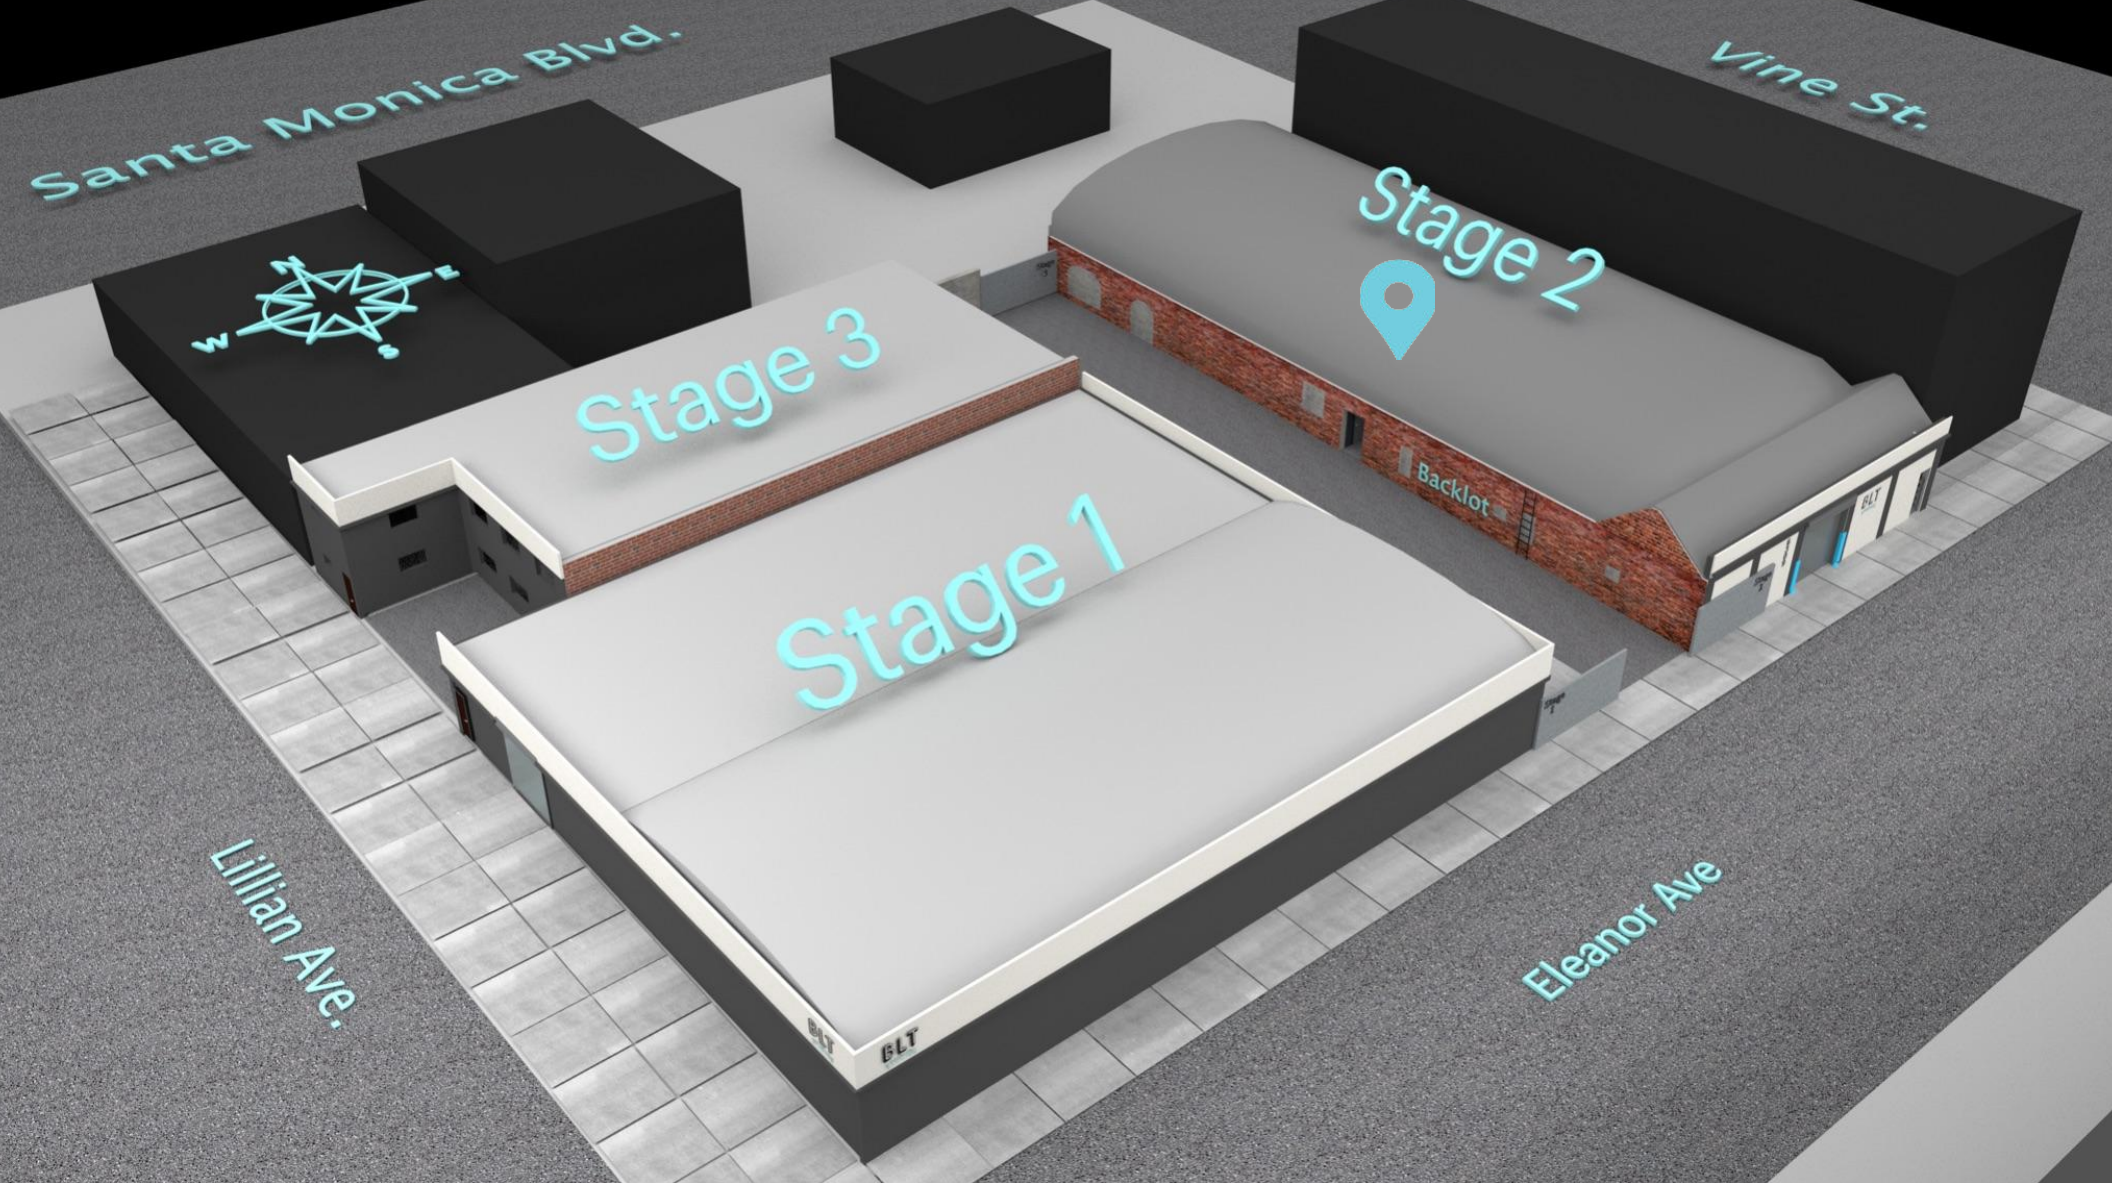

2 Flex Spaces
 2 Makeup / Wardrobe Rooms
 Full Kitchen
 2 Lounges
 250 mpbs Up/Down WiFi

Stage 2, Details

4,720 sq. ft. Shooting Space
 3 Wall Cyclorama:
 30'L x 49'W x 71'W
 Silent Air Conditioning

Basic Grip Package
 1200 amps, Single Phase
 Celebrity Green Room with
 Private Restroom & Shower
 1 Production Office

2 Flex Spaces
 2 Makeup / Wardrobe Rooms
 Full Kitchen
 2 Lounges
 250 mpbs Up/Down WiFi

Stage 2, Location
6309 Eleanor Avenue
Hollywood, CA 90038

(323) 391-1991
bltstudios@blt-enterprises.com
bltsoundstages.com