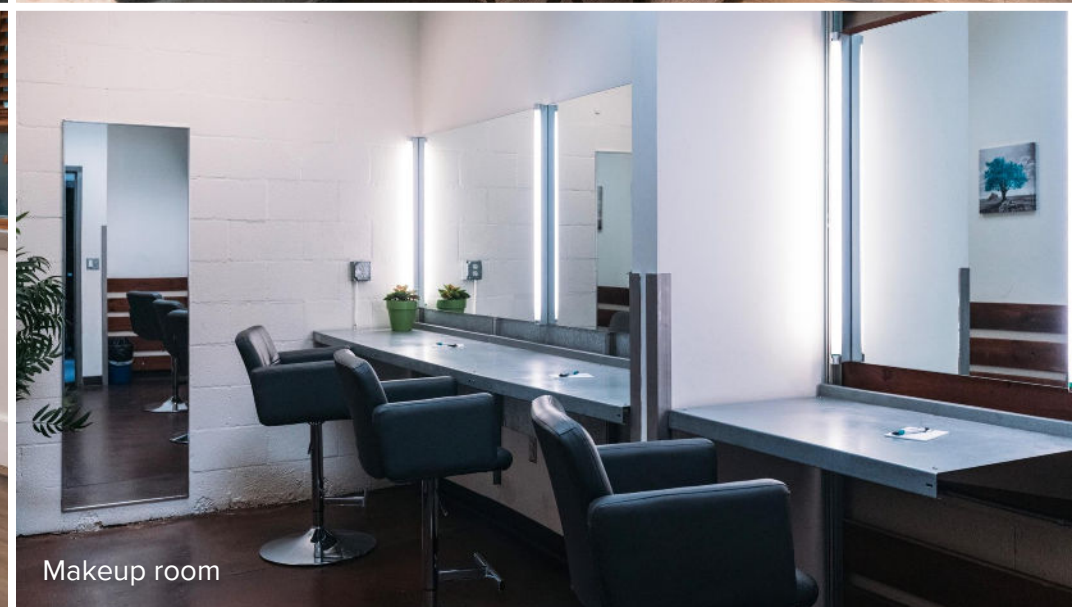

Lounge

Celebrity green room with private bathroom

Celebrity green room #2

Makeup room

Stage 1, Details

5,500 sq ft Shooting Space
3 Wall Cyclorama
50'W x 50'L x 50'W
Power: 1800 amps, 3 Phase

Silent Air Conditioning
250 Up/Down Internet
Basic Grip Package
2 Celebrity Green Rooms
3 Makeup / Wardrobe Rooms

3 Wall Cyclorama

50'W x 50'L x 50'W

Power: 1800 amps, 3 Phase

Silent Air Conditioning

250 Up/Down Internet

Basic Grip Package

2 Celebrity Green Rooms

3 Makeup / Wardrobe Rooms

4 Production Offices

Lounge

Full Kitchen

4K On Set Monitoring

On-site & Interior Parking

LCD
 Watch your work, display your live feed on all our LCD screens.

Stage 1, Layout
 5,500 sq ft Shooting Space
 3 Wall Cyclorama
 50'W x 48'L x 50'W
 Power: 1800 amps, 3 Phase

Silent Air Conditioning
 250 Up/Down Internet
 Basic Grip Package
 2 Celebrity Green Rooms
 3 Makeup / Wardrobe Rooms

4 Production Offices
 Lounge
 Full Kitchen
 4K On Set Monitoring
 On-site & Interior Parking