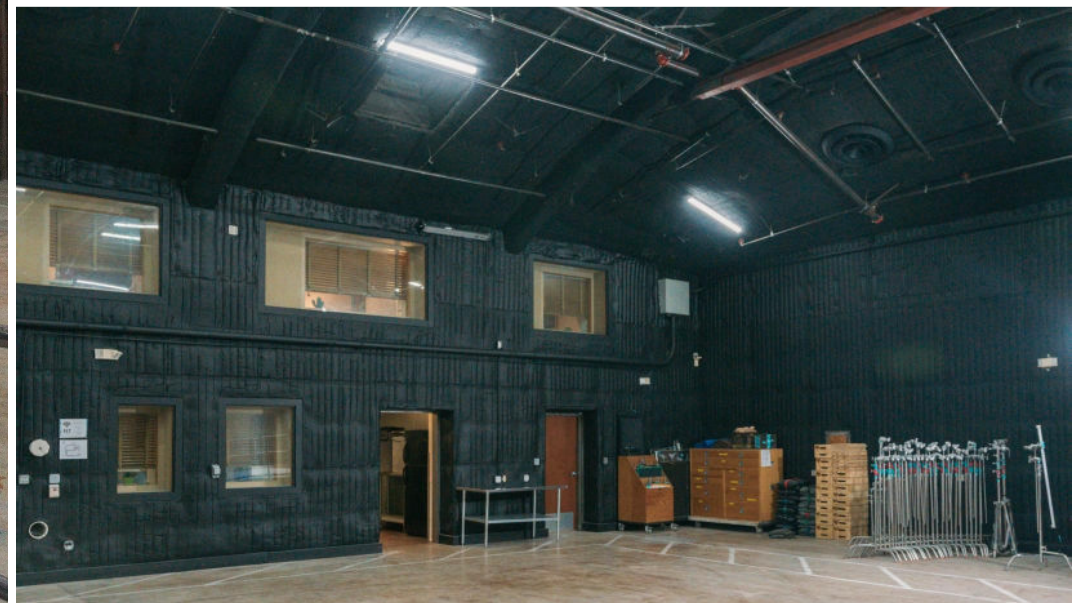

Stage 1, Overview
6309 Eleanor Avenue
Hollywood, CA 90038

(323) 391-1991
bltstudios@blt-enterprises.com
bltsoundstages.com