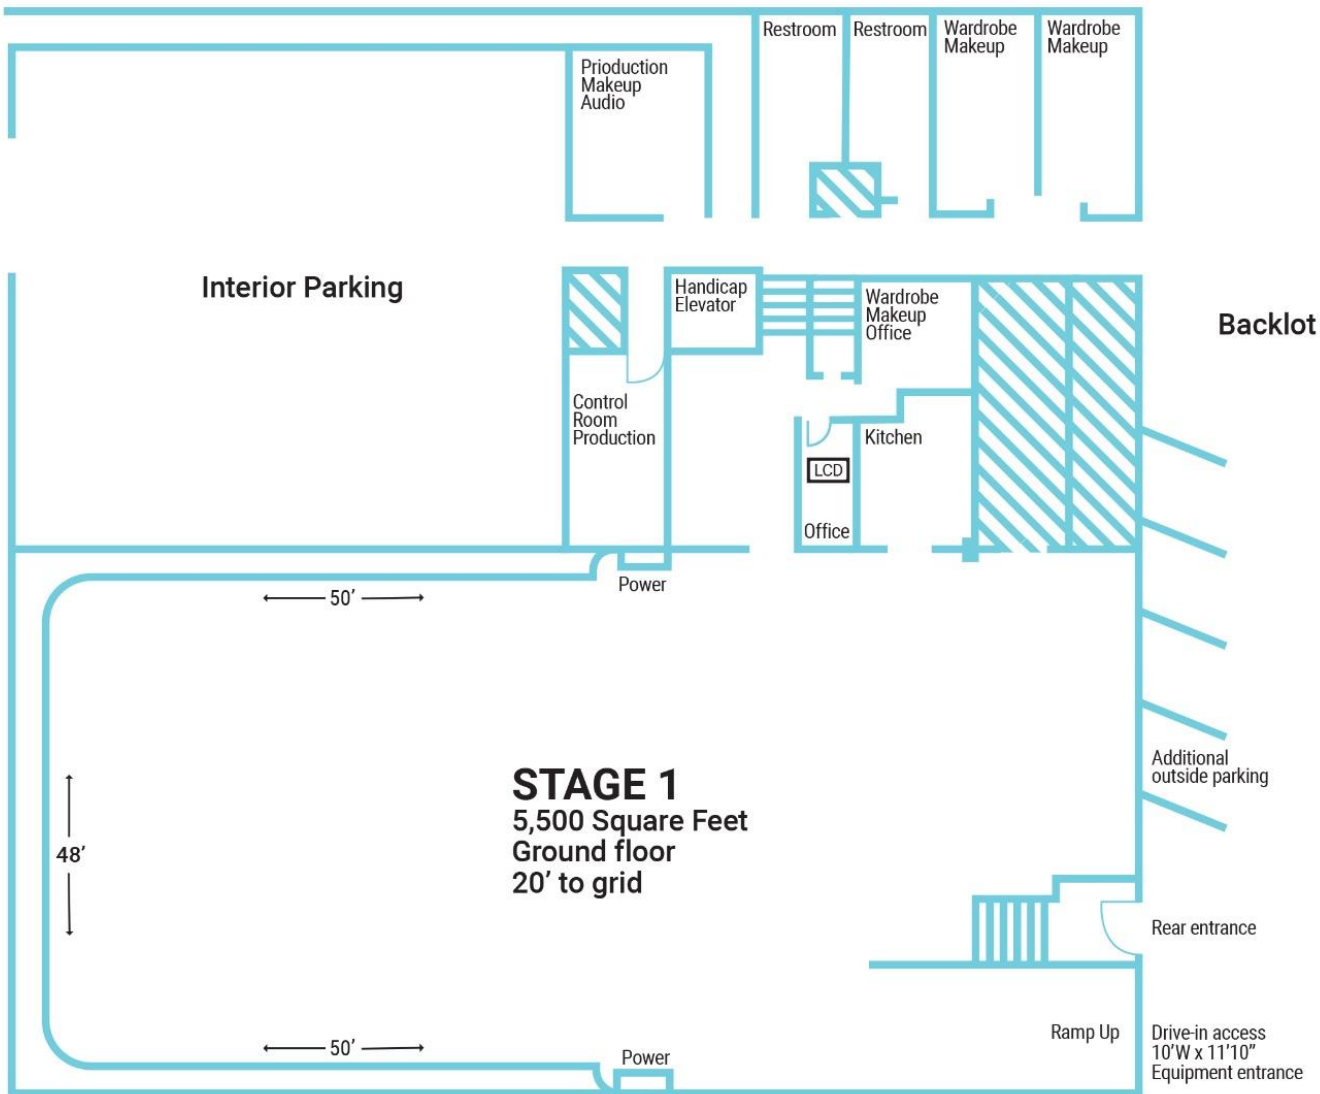

Lounge

Celebrity green room with private bathroom

Celebrity green room #2

Makeup room

Stage 1, Details

5,500 sq ft Shooting Space
3 Wall Cyclorama
50'W x 50'L x 50'W
Power: 1800 amps, 3 Phase

Silent Air Conditioning
250 Up/Down Internet
Basic Grip Package
2 Celebrity Green Rooms
3 Makeup / Wardrobe Rooms

4 Production Offices
Lounge
Full Kitchen
4K On Set Monitoring
On-site & Interior Parking

In-Door Parking Garage

Production office

Basic grip package

Production Office / Control Room

Stage 1, Details

5,500 sq ft Shooting Space

3 Wall Cyclorama

50'W x 50'L x 50'W

Power: 1800 amps, 3 Phase

Silent Air Conditioning

250 Up/Down Internet

Basic Grip Package

2 Celebrity Green Rooms

3 Makeup / Wardrobe Rooms

4 Production Offices

Lounge

Full Kitchen

4K On Set Monitoring

On-site & Interior Parking

LCD
 Watch your work, display your live feed on all our LCD screens.

Stage 1, Layout
 5,500 sq ft Shooting Space
 3 Wall Cyclorama
 50'W x 48'L x 50'W
 Power: 1800 amps, 3 Phase