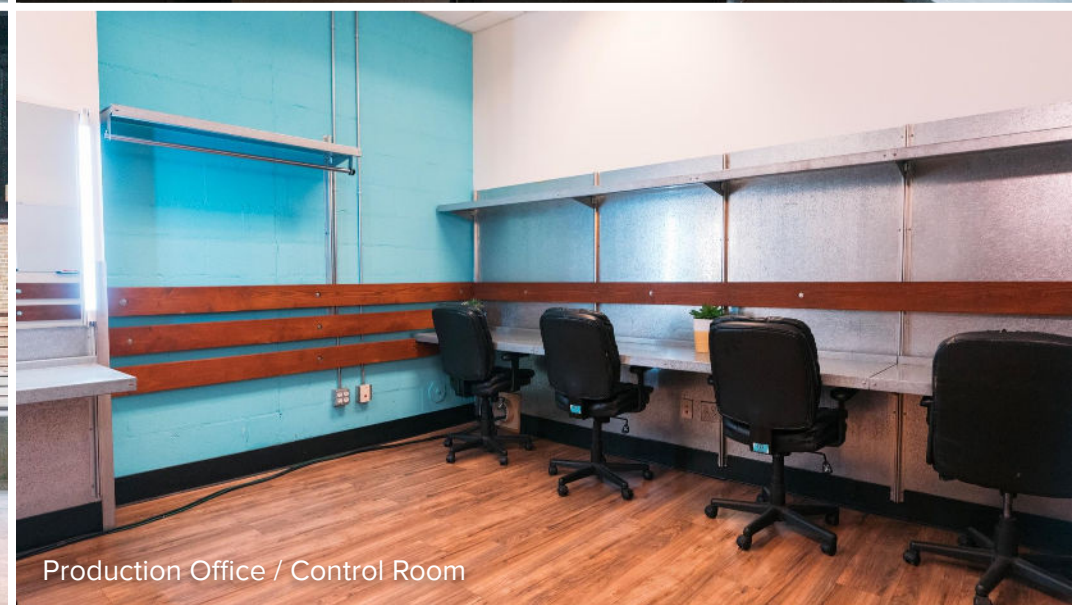

Lounge

Celebrity green room with private bathroom

Celebrity green room #2

Makeup room

Stage 1, Details

5,500 sq ft Shooting Space
3 Wall Cyclorama
50'W x 50'L x 50'W
Power: 1800 amps, 3 Phase

Silent Air Conditioning
250 Up/Down Internet
Basic Grip Package
2 Celebrity Green Rooms
3 Makeup / Wardrobe Rooms

4 Production Offices
Lounge
Full Kitchen
4K On Set Monitoring
On-site & Interior Parking

In-Door Parking Garage

Production office

Basic grip package

Production Office / Control Room

Stage 1, Details

5,500 sq ft Shooting Space

3 Wall Cyclorama

50'W x 50'L x 50'W

Power: 1800 amps, 3 Phase

Silent Air Conditioning

250 Up/Down Internet

Basic Grip Package

2 Celebrity Green Rooms

3 Makeup / Wardrobe Rooms

4 Production Offices

Lounge

Full Kitchen

4K On Set Monitoring

On-site & Interior Parking

LCD
 Watch your work, display your live feed on all our LCD screens.

Stage 1, Layout
 5,500 sq ft Shooting Space
 3 Wall Cyclorama
 50'W x 48'L x 50'W
 Power: 1800 amps, 3 Phase