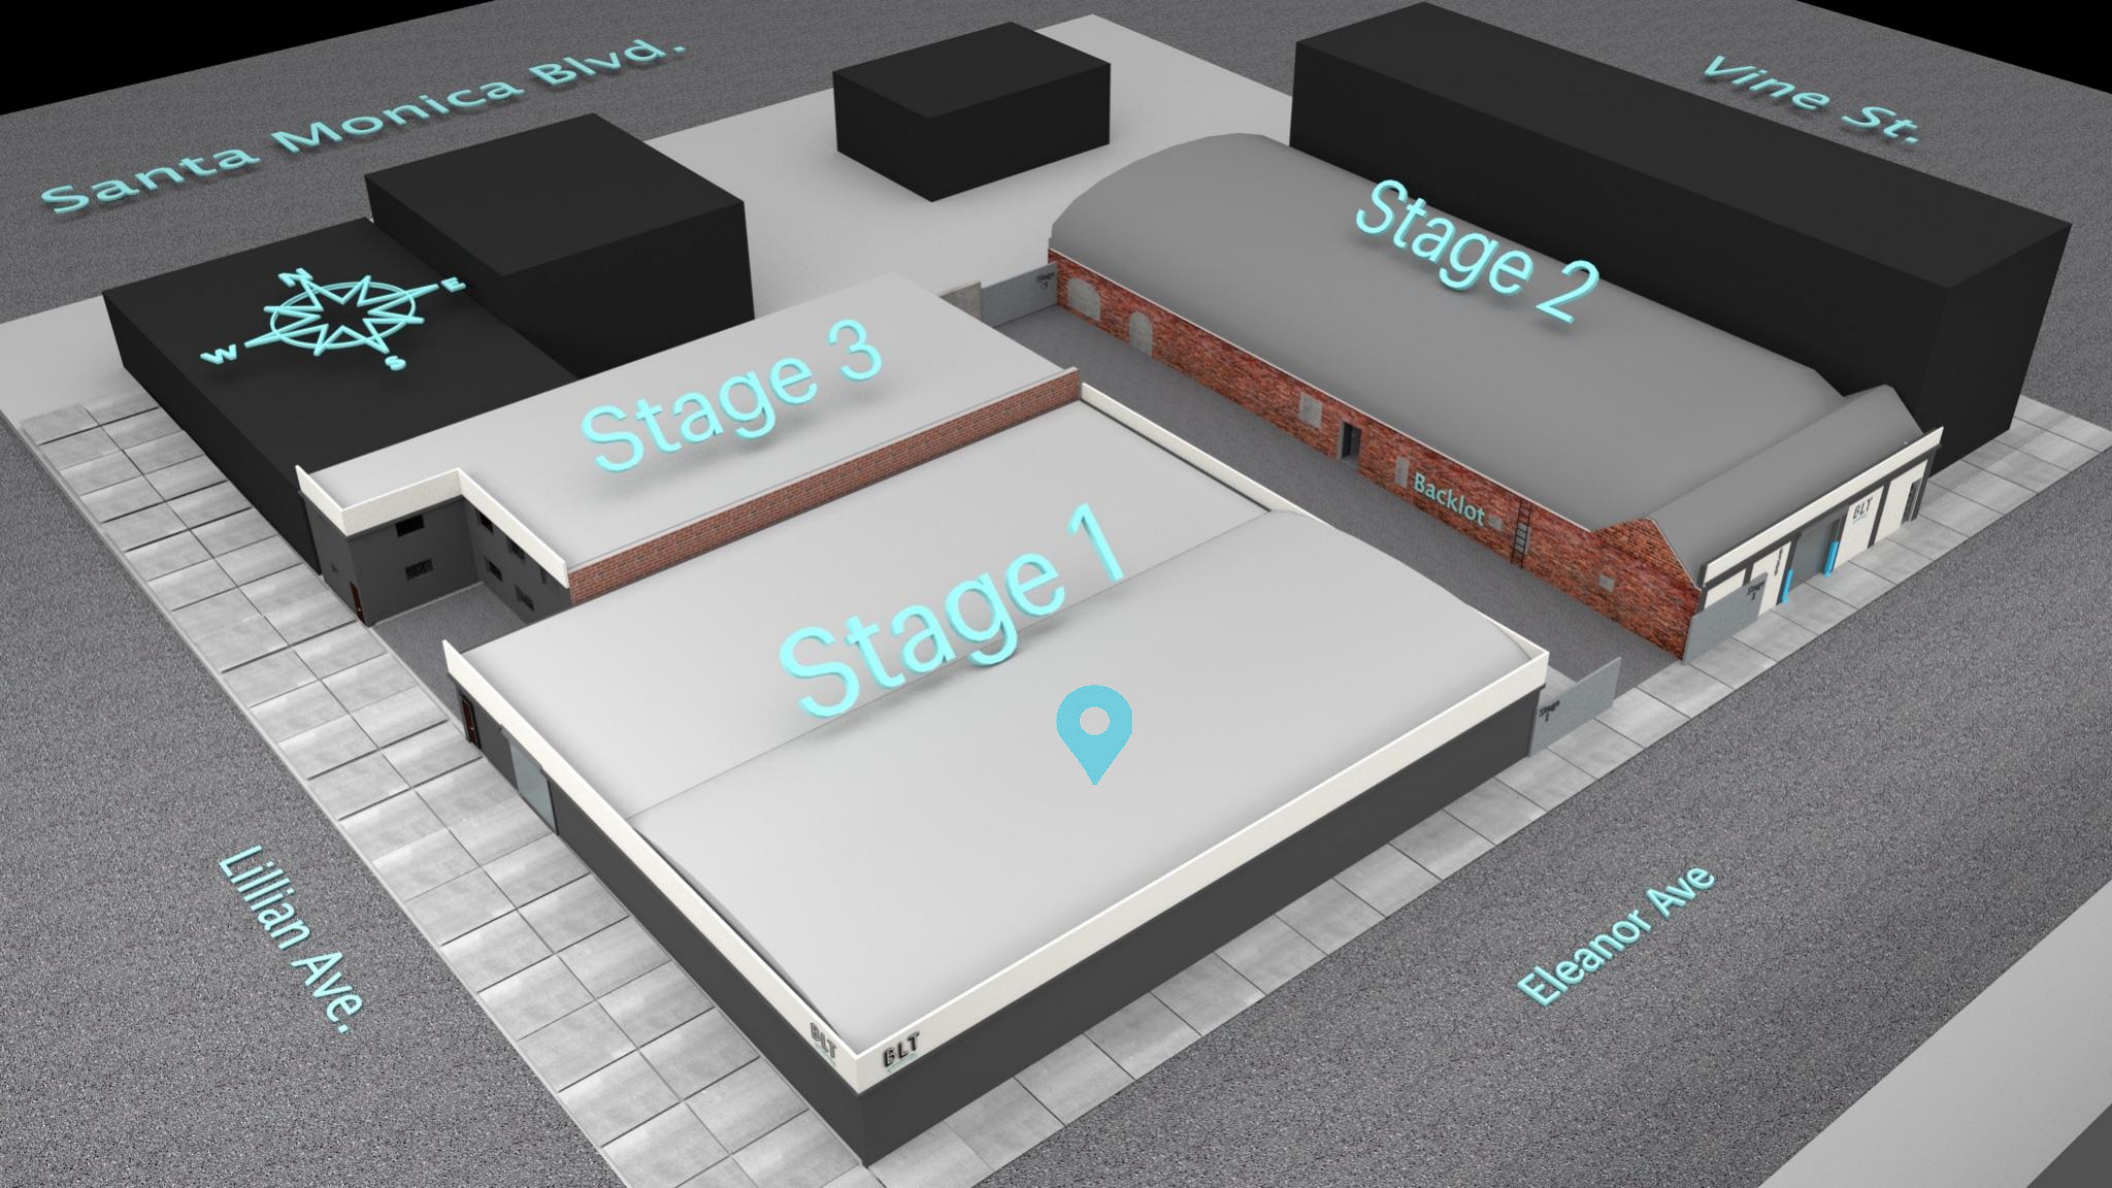

3 Wall Cyclorama

50'W x 50'L x 50'W

Power: 1800 amps, 3 Phase

Silent Air Conditioning

250 Up/Down Internet

Basic Grip Package

2 Celebrity Green Rooms

3 Makeup / Wardrobe Rooms

4 Production Offices

Lounge

Full Kitchen

4K On Set Monitoring

On-site & Interior Parking

LCD
 Watch your work, display your live feed on all our LCD screens.

Stage 1, Layout
 5,500 sq ft Shooting Space
 3 Wall Cyclorama
 50'W x 48'L x 50'W
 Power: 1800 amps, 3 Phase

Silent Air Conditioning
 250 Up/Down Internet
 Basic Grip Package
 2 Celebrity Green Rooms
 3 Makeup / Wardrobe Rooms

4 Production Offices
 Lounge
 Full Kitchen
 4K On Set Monitoring
 On-site & Interior Parking