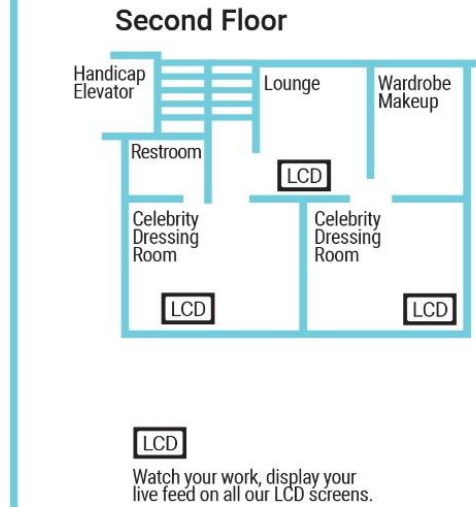

Lounge

Celebrity green room with private bathroom

Celebrity green room #2

Makeup room

Stage 1, Details

5,500 sq ft Shooting Space
3 Wall Cyclorama
50'W x 50'L x 50'W
Power: 1800 amps, 3 Phase

Silent Air Conditioning
250 Up/Down Internet
Basic Grip Package
2 Celebrity Green Rooms
3 Makeup / Wardrobe Rooms

4 Production Offices
Lounge
Full Kitchen
4K On Set Monitoring
On-site & Interior Parking

In-Door Parking Garage

Production office

Basic grip package

Production Office / Control Room

Stage 1, Details

5,500 sq ft Shooting Space

3 Wall Cyclorama

50'W x 50'L x 50'W

Power: 1800 amps, 3 Phase

Silent Air Conditioning

250 Up/Down Internet

Basic Grip Package

2 Celebrity Green Rooms

3 Makeup / Wardrobe Rooms

4 Production Offices

Lounge

Full Kitchen

4K On Set Monitoring

On-site & Interior Parking

LCD
 Watch your work, display your live feed on all our LCD screens.

Stage 1, Layout
 5,500 sq ft Shooting Space
 3 Wall Cyclorama
 50'W x 48'L x 50'W
 Power: 1800 amps, 3 Phase