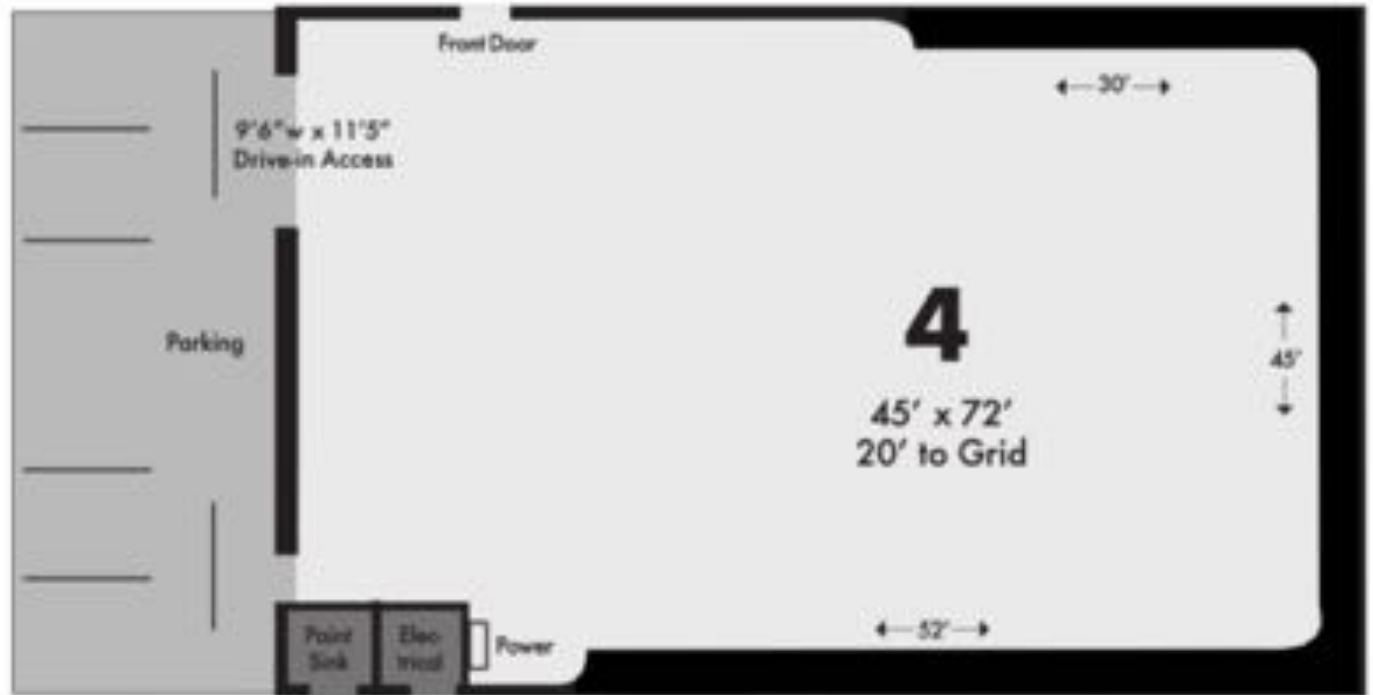

MAKEUP/WARDROBE #2

STAGE 4
1015 N CAHUENGA BL
Los Angeles, CA
90038

323.391.1991

bltstudios@blt-enterprises.com
bltstudios.net