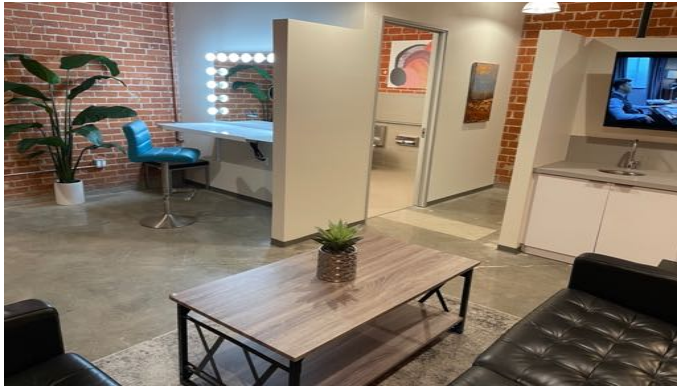

3,240 sq. ft. Shooting Space
3 Wall Cyclorama: 52'L x 45'W x 30'L
Power: 1800 amps, 3 phase
Silent Air Conditioning
Basic Grip Package
500 up/down Internet

Celebrity Green Room with
Private Restroom
2 Makeup / Wardrobe Rooms
1 Production Office
Kitchen / Lounge
On Site Parking

STAGE 4 1015 N CAHUENGA BL
Los Angeles, CA
90038

323.391.1991

bltstudios@blt-enterprises.com
bltstudios.net

CELEBRITY DRESSING ROOM with PRIVATE BATH

PRODUCTION OFFICE

LOUNGE W/KITCHEN

MAKEUP/WARDROBE #2

STAGE 4