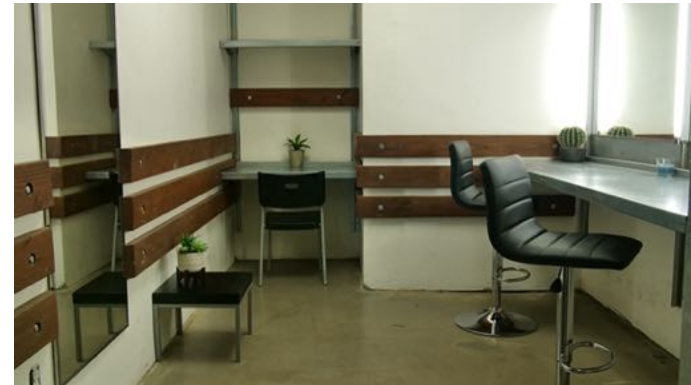

3,240 sq. ft. Shooting Space
3 Wall Cyclorama: 52'L x 45'W x 30'L
Power: 1800 amps, 3 phase
Silent Air Conditioning
Basic Grip Package
500 up/down Internet

Celebrity Green Room with
Private Restroom
2 Makeup / Wardrobe Rooms
1 Production Office
Kitchen / Lounge
On Site Parking

STAGE 4 1015 N CAHUENGA BL
Los Angeles, CA
90038

323.391.1991

bltstudios@blt-enterprises.com
bltstudios.net

CELEBRITY DRESSING ROOM with PRIVATE BATH

PRODUCTION OFFICE

LOUNGE W/KITCHEN

MAKEUP/WARDROBE #2

STAGE 4