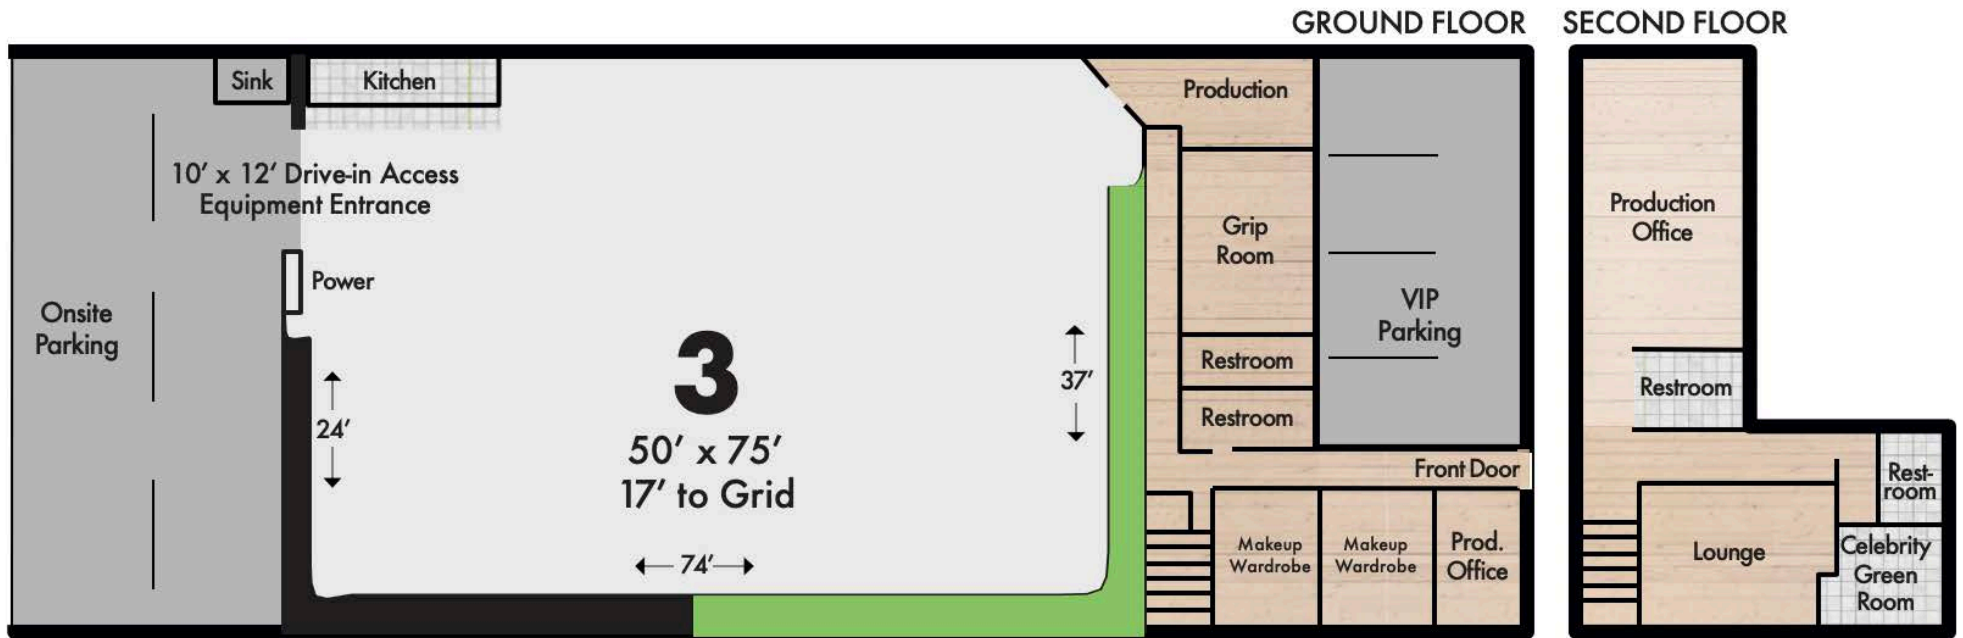

PRODUCTION OFFICE #1

PRODUCTION OFFICE #2