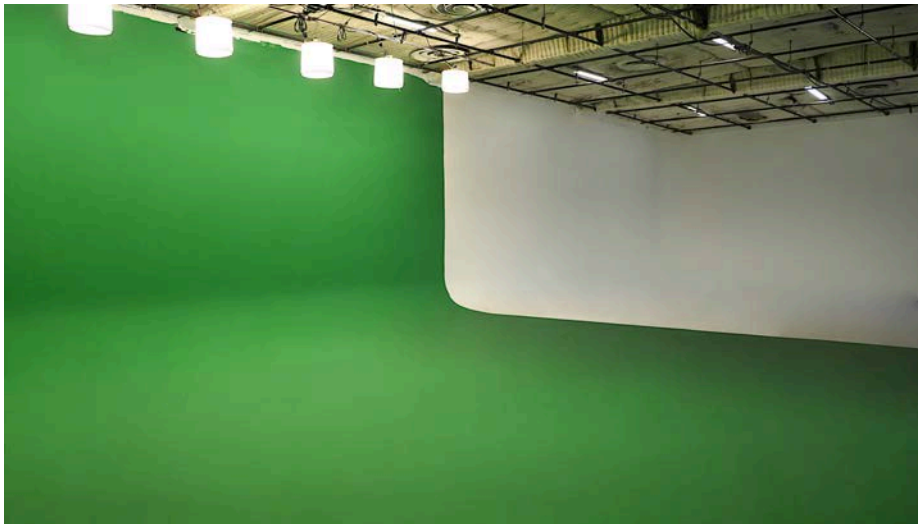

Included with Stage Rental:

3,750 sq. ft. Shooting Space
3 Wall Cyclorama: 37'W x 74'W x 24'H
Half Pre-Hung Green / Half White Cyc
Power: 1200 amps, 3 Phase
Silent Air Conditioning
Basic Grip Package
250Mbps Up/Down WiFi

2 Production Offices
Celebrity Green Room w/Private Restroom
2 Makeup/Wardrobe Rooms
Conference Room w/Private Restroom
Lounge
Full Kitchen
On-site VIP Parking