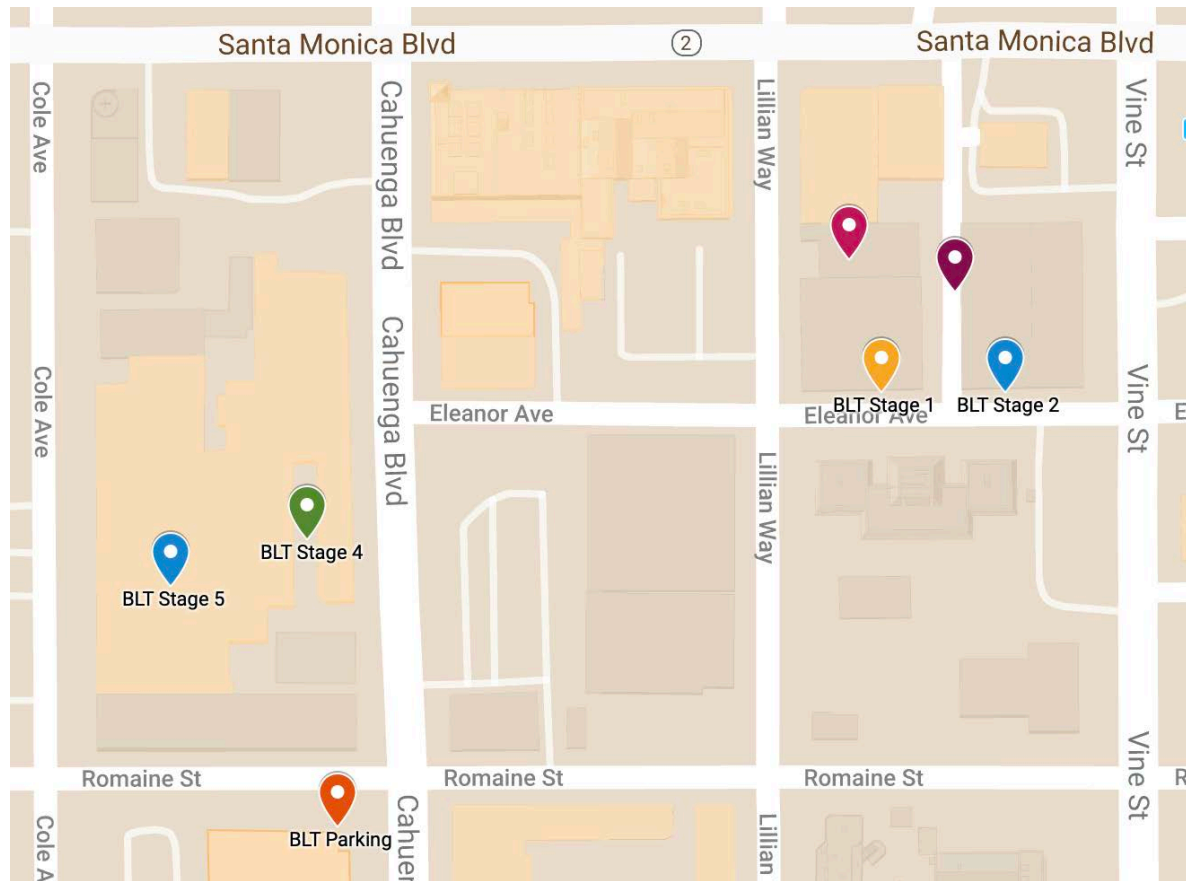

STAGE 3

6309 ELEANOR AVE.
HOLLYWOOD

STAGES 1-3: 6309 Eleanor Ave • **STAGE 4:** 1015 N Cahuenga Blvd • **STAGE 5:** 6311 Romaine, #7310

PARKING: approx. 985 N Cahuenga Blvd