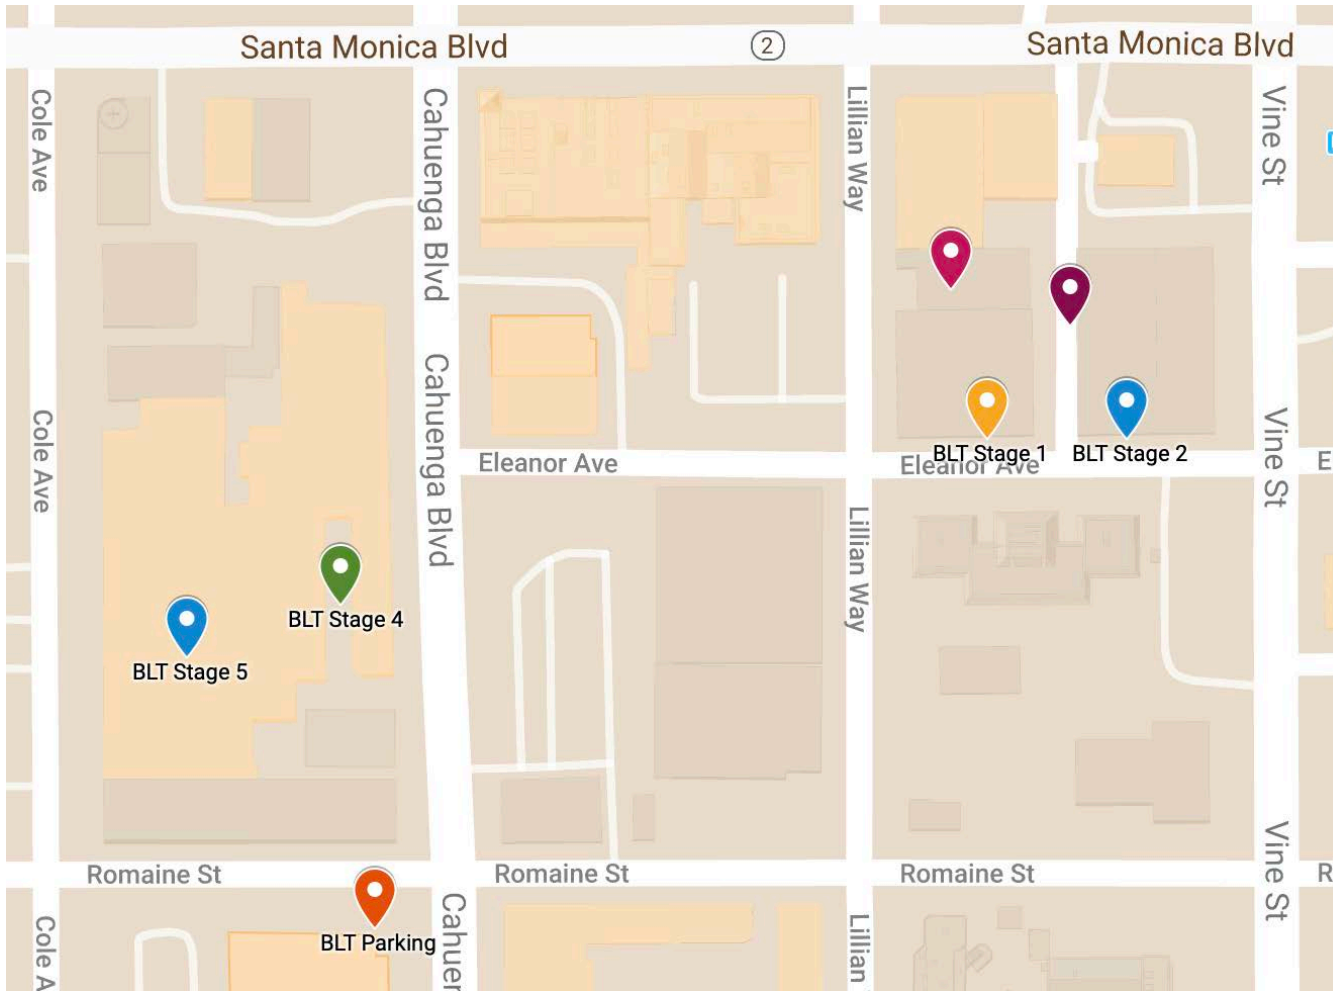

STAGE 2

6309 ELEANOR AVE.
HOLLYWOOD

STAGES 1-3: 6309 Eleanor Ave • STAGE 4: 1015 N Cahuenga Blvd • STAGE 5: 6311 Romaine, #7310

PARKING: approx. 985 N Cahuenga Blvd