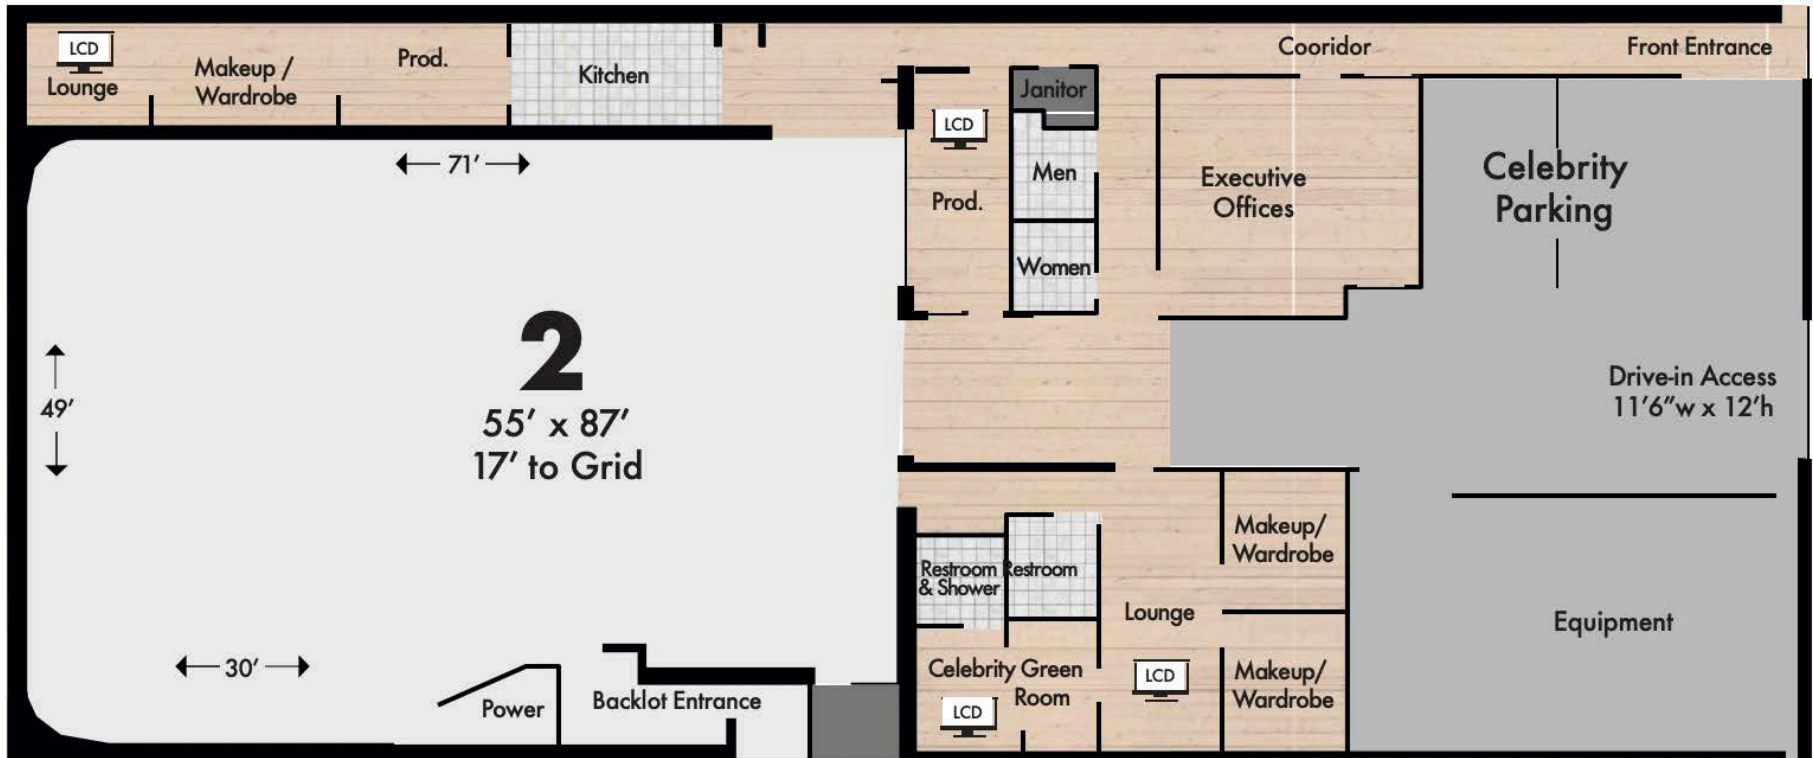

CELEBRITY DRESSING ROOM with PRIVATE BATH

LOUNGE

MAKE-UP/WARDROBE ROOM

PRODUCTION OFFICE

STAGE 2

6309 Eleanor Ave
Los Angeles, CA
90038

323.391.1991

bltstudios@blt-enterprises.com
bltstudios.net

GROUND FLOOR

LCD Watch your work, display your live feed on all our LCD Screens.

STAGE 2

6309 ELEANOR AVE.
HOLLYWOOD

STAGES 1-3: 6309 Eleanor Ave • STAGE 4: 1015 N Cahuenga Blvd • STAGE 5: 6311 Romaine, #7310