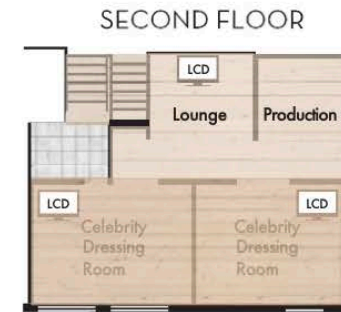

STAGE 1
6309 ELEANOR AVE.
HOLLYWOOD

STAGE 1

6309 Eleanor Ave
Los Angeles, CA
90038

323.391.1991

bltstudios@blt-enterprises.com
bltstudios.net

STAGE 1
6309 ELEANOR AVE.
HOLLYWOOD

Included with Stage Rental:

5,500 sq. ft. Shooting Space
3 Wall Cyclorama: 50'W x 50'L x 50'W
Power: 1800 amps, 3 Phase
Silent Air Conditioning
250 Up/Down Internet
Basic Grip Package

2 Celebrity Green Rooms
3 Production Offices
3 Makeup / Wardrobe Rooms
Lounge
Full Kitchen
4K On Set Monitoring
On-site & Interior Parking

STAGE 1

6309 Eleanor Ave
Los Angeles, CA
90038

323.391.1991

bltstudios@blt-enterprises.com
bltstudios.net

LOUNGE

CELEBRITY GREEN ROOM W/PRIVATE BATH

CELEBRITY GREEN ROOM #2

MAKEUP ROOM #2

GROUND FLOOR

 Watch your work, display your live feed on all our LCD Screens.

STAGE 1

6309 ELEANOR AVE.
HOLLYWOOD

STAGES 1-3: 6309 Eleanor Ave • **STAGE 4:** 1015 N Cahuenga Blvd • **STAGE 5:** 6311 Romaine, #7310

PARKING: approx. 985 N Cahuenga Blvd

STAGE 1

6309 Eleanor Ave
Los Angeles, CA
90038

323.391.1991

bltstudios@blt-enterprises.com
bltstudios.net