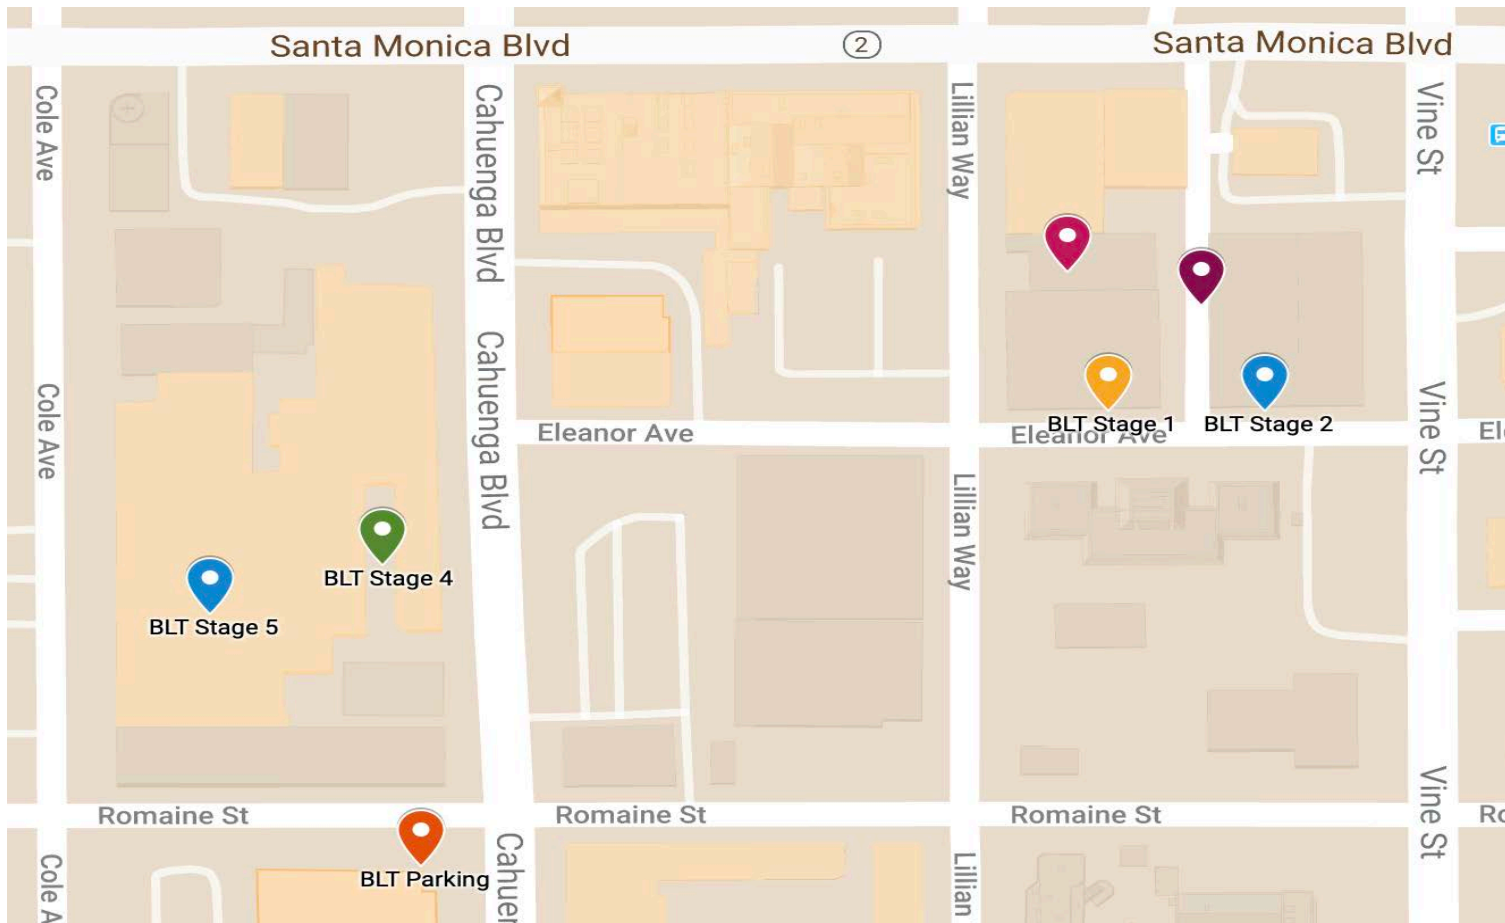

STAGE 1

6309 ELEANOR AVE.
HOLLYWOOD

STAGES 1-3: 6309 Eleanor Ave • **STAGE 4:** 1015 N Cahuenga Blvd • **STAGE 5:** 6311 Romaine, #7310

PARKING: approx. 985 N Cahuenga Blvd