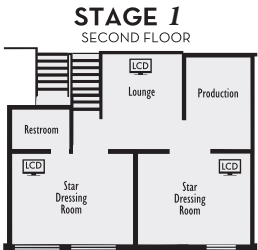

BLT

STUDIOS HOLLYWOOD

↑ 1/2 BLOCK NORTH TO SANTA MONICA BLVD. ↓

323.391.1991

bltstudios.net