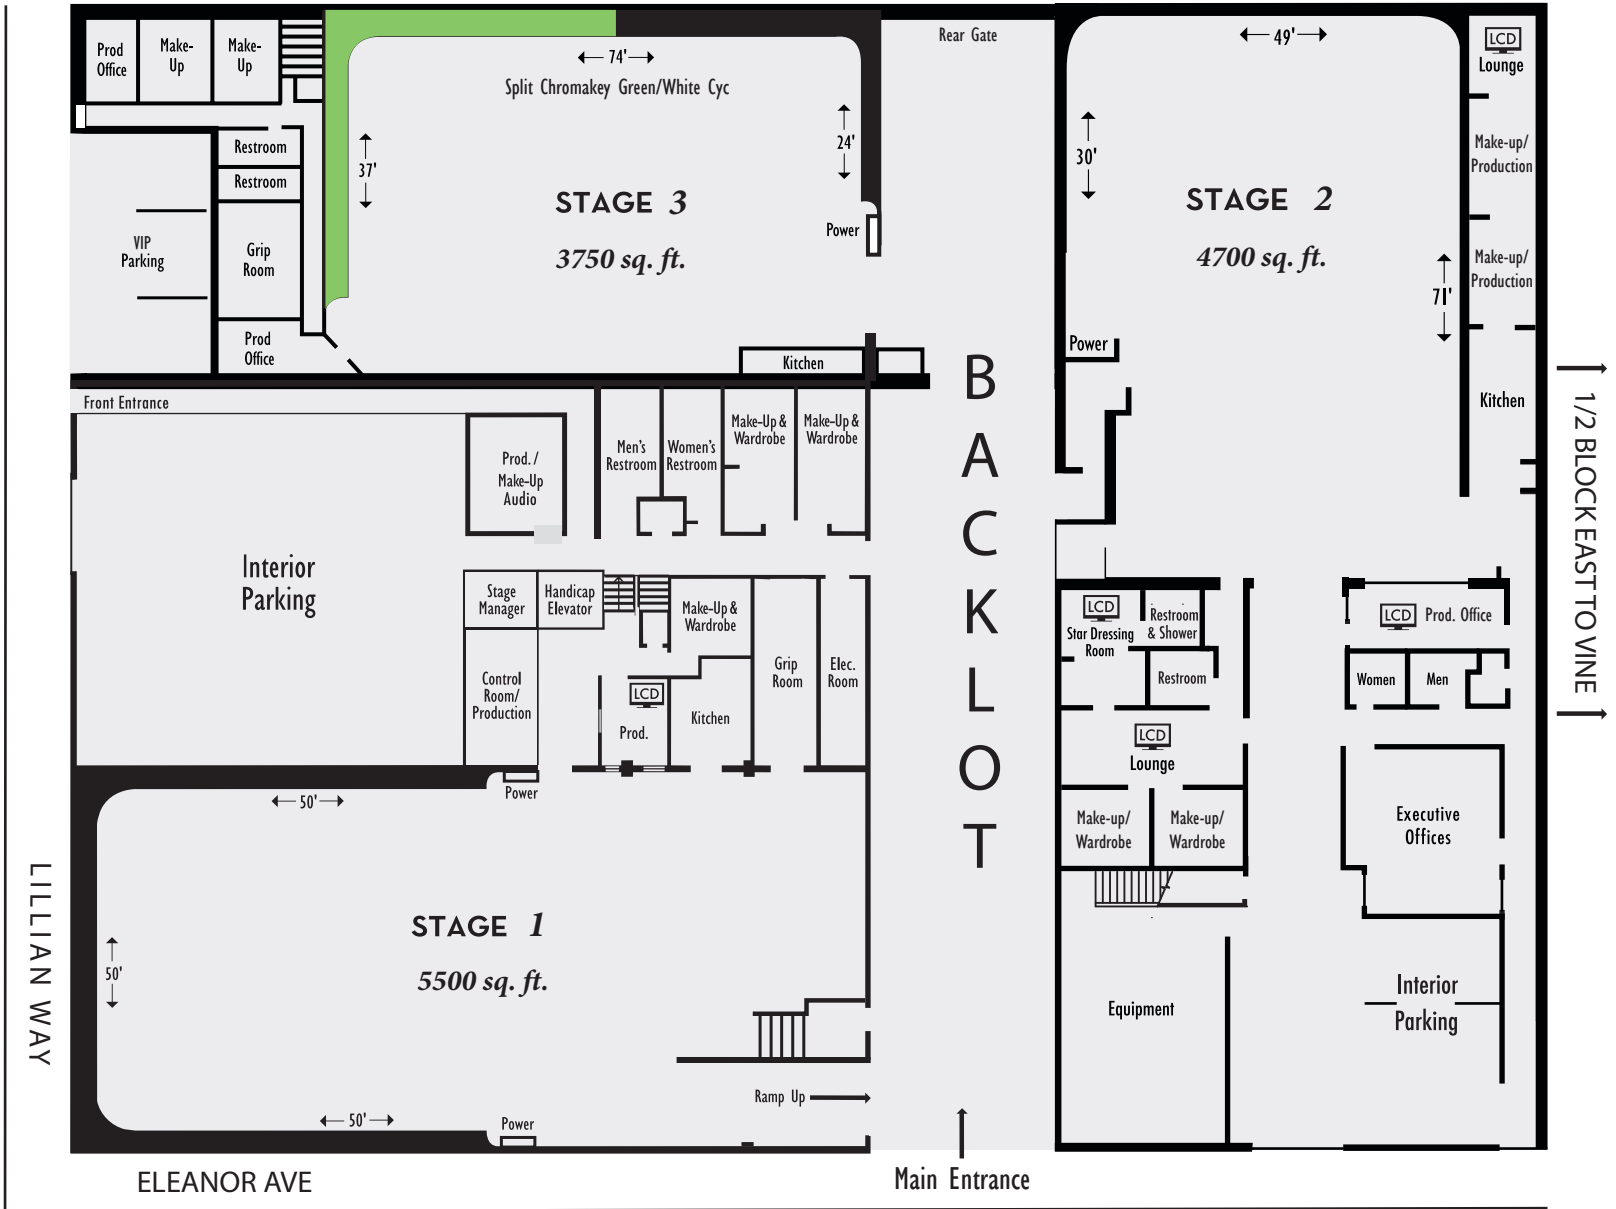

BLT

STUDIOS HOLLYWOOD

↑ 1/2 BLOCK NORTH TO SANTA MONICA BLVD. ↓

323.391.1991

bltstudios.net